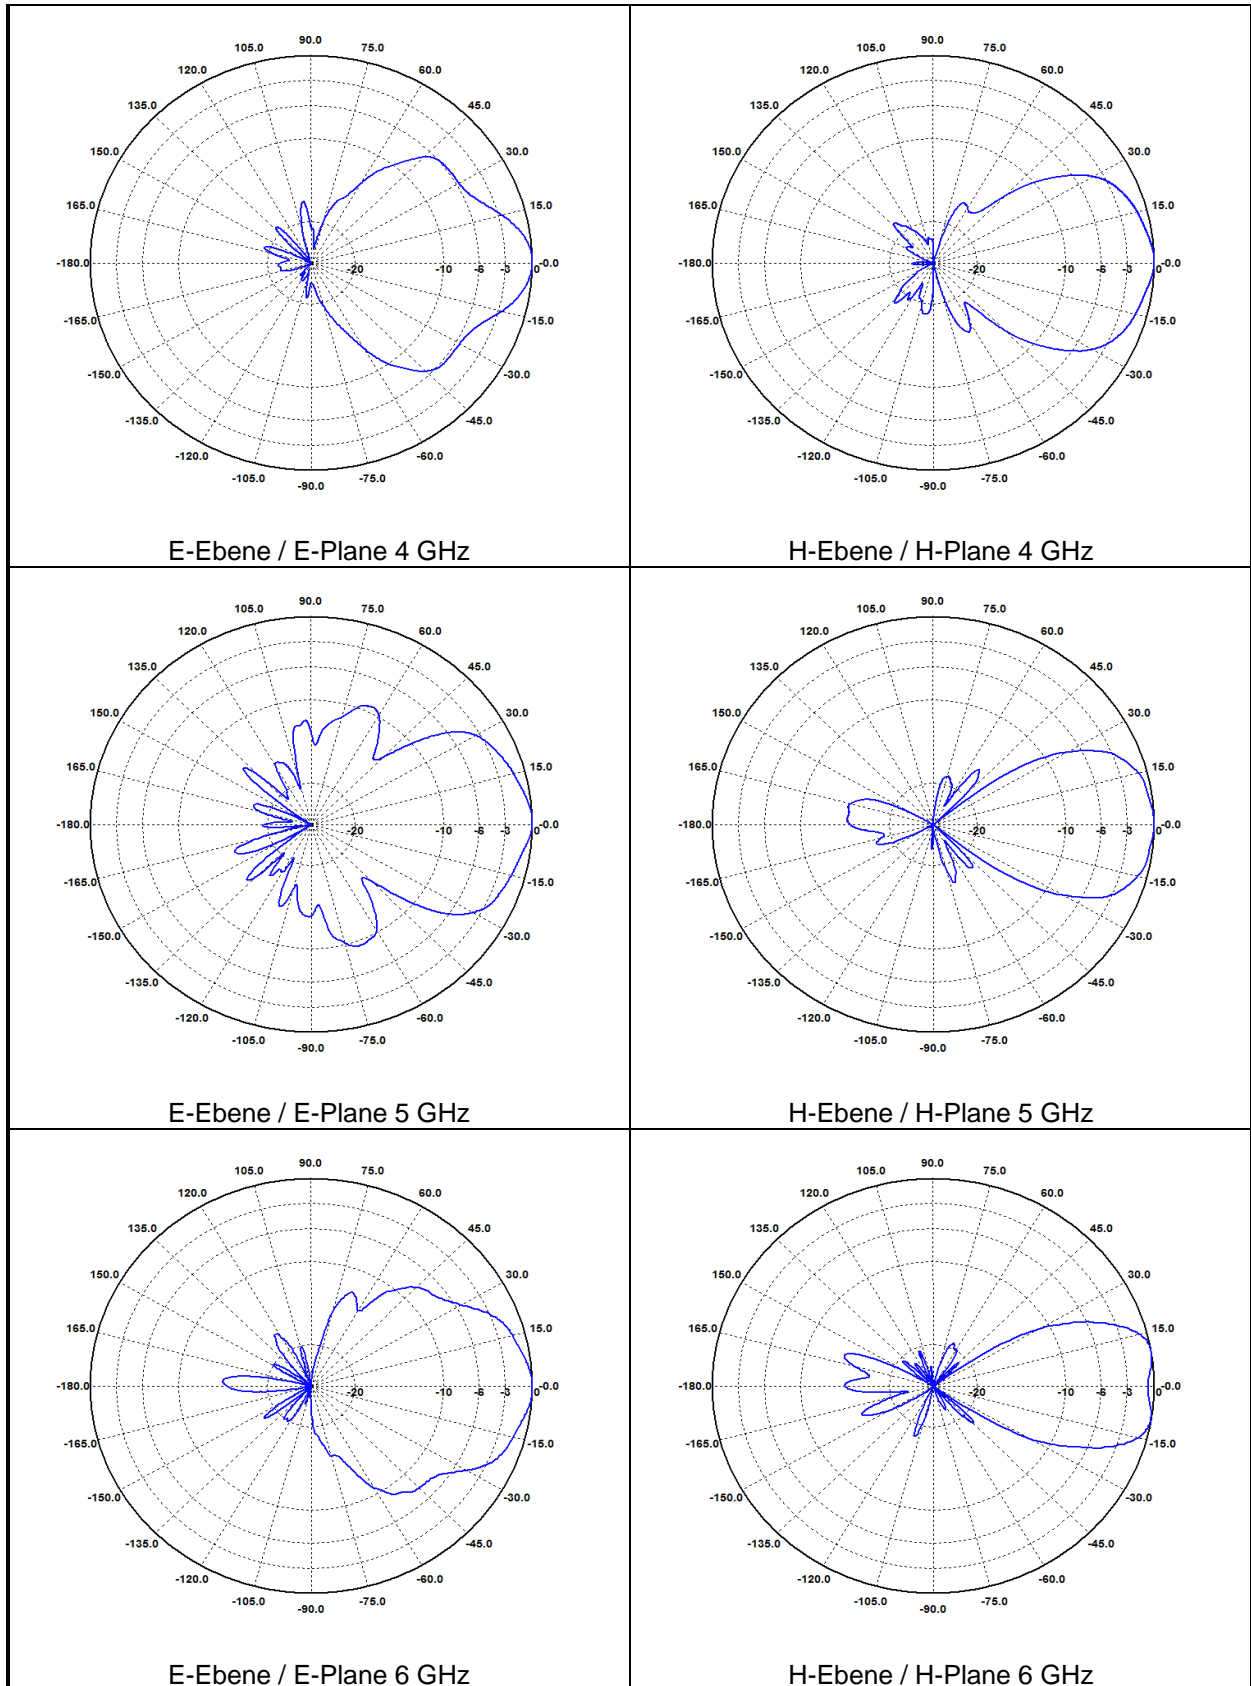

Richtdiagramme BBHA 9120 D
Radiation Pattern BBHA 9120 D

3 dB Beamwidth

Frequency GHz	3 dB Beam- width E-plane °	3 dB Beam- width H-plane °
1	87.7	61.2
2	48.6	38.5
3	37.4	51.6
4	32.1	52.5
5	54.6	44.3
6	48.4	38.1
7	51.9	37.3
8	43.5	39.7
9	45.3	40.4
10	45.0	43.9
11	47.3	38.8
12	47.6	38.2
13	43.4	37.1
14	43.8	31.1
15	37.4	27.9
16	10.1	7.9
17	9.6	8.1
18	8.2	7.0

Datasheet valid for SN:2250 and higher