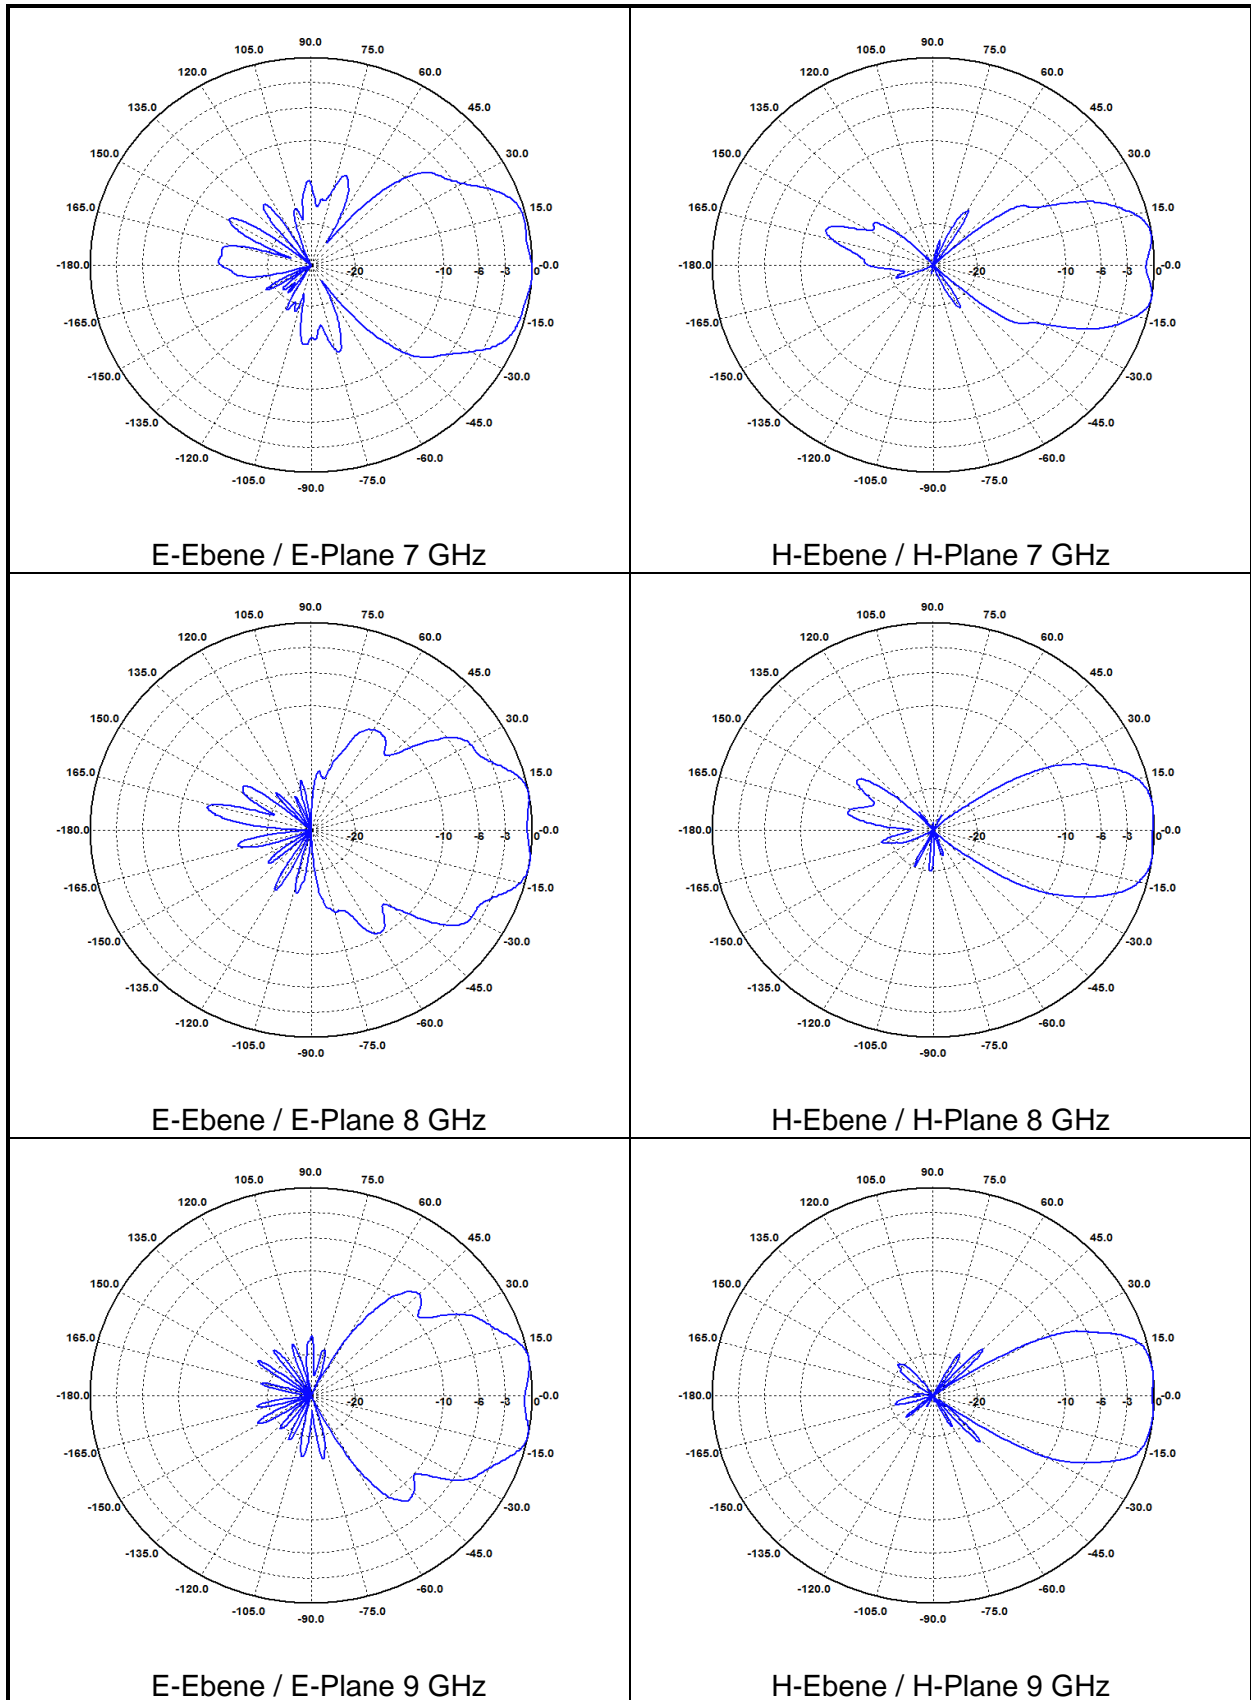

Richtdiagramme BBHA 9120 D
Radiation Pattern BBHA 9120 D

3 dB Beamwidth

Frequency GHz	3 dB Beam- width E-plane °	3 dB Beam- width H-plane °
1	87.7	61.2
2	48.6	38.5
3	37.4	51.6
4	32.1	52.5
5	54.6	44.3
6	48.4	38.1
7	51.9	37.3
8	43.5	39.7
9	45.3	40.4
10	45.0	43.9
11	47.3	38.8
12	47.6	38.2
13	43.4	37.1
14	43.8	31.1
15	37.4	27.9
16	10.1	7.9
17	9.6	8.1
18	8.2	7.0

Datasheet valid for SN:2250 and higher