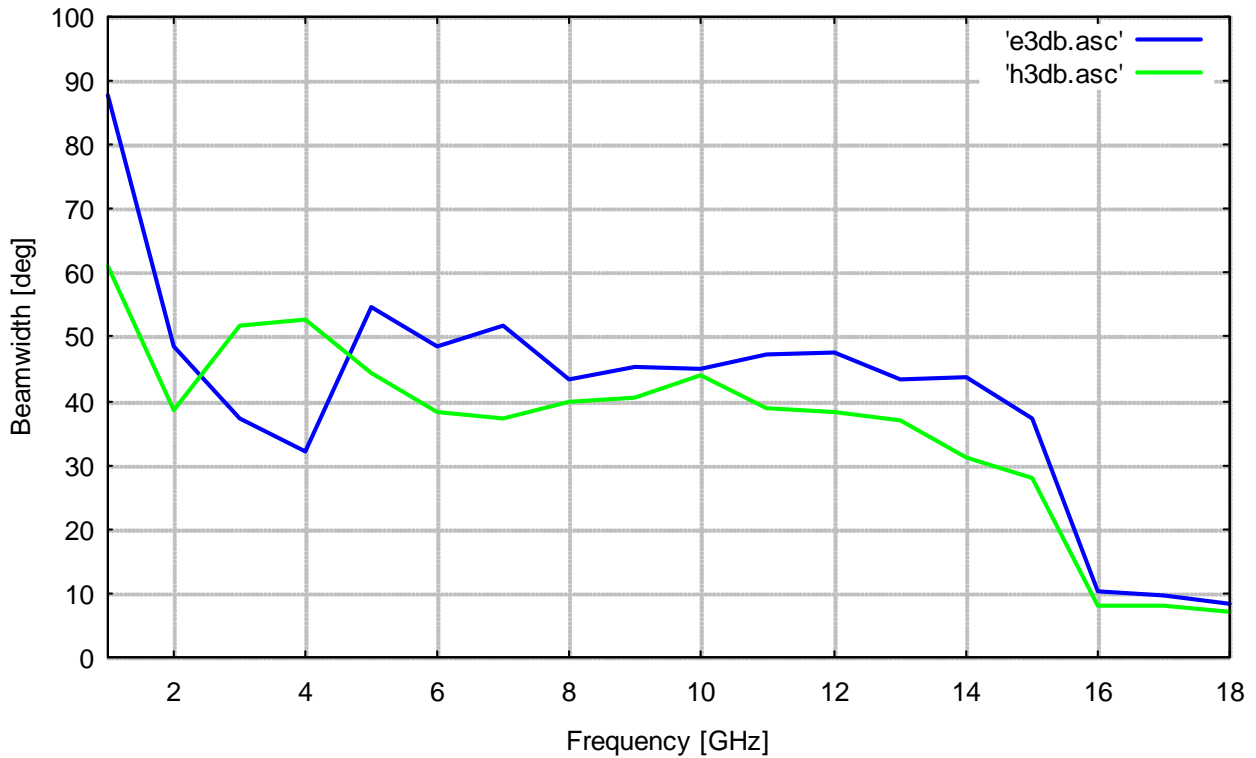

Richtdiagramme BBHA 9120 D
Radiation Pattern BBHA 9120 D

3 dB Beamwidth

Frequency GHz	3 dB Beam- width E-plane °	3 dB Beam- width H-plane °
1	87.7	61.2
2	48.6	38.5
3	37.4	51.6
4	32.1	52.5
5	54.6	44.3
6	48.4	38.1
7	51.9	37.3
8	43.5	39.7
9	45.3	40.4
10	45.0	43.9
11	47.3	38.8
12	47.6	38.2
13	43.4	37.1
14	43.8	31.1
15	37.4	27.9
16	10.1	7.9
17	9.6	8.1
18	8.2	7.0

Datasheet valid for SN:2250 and higher