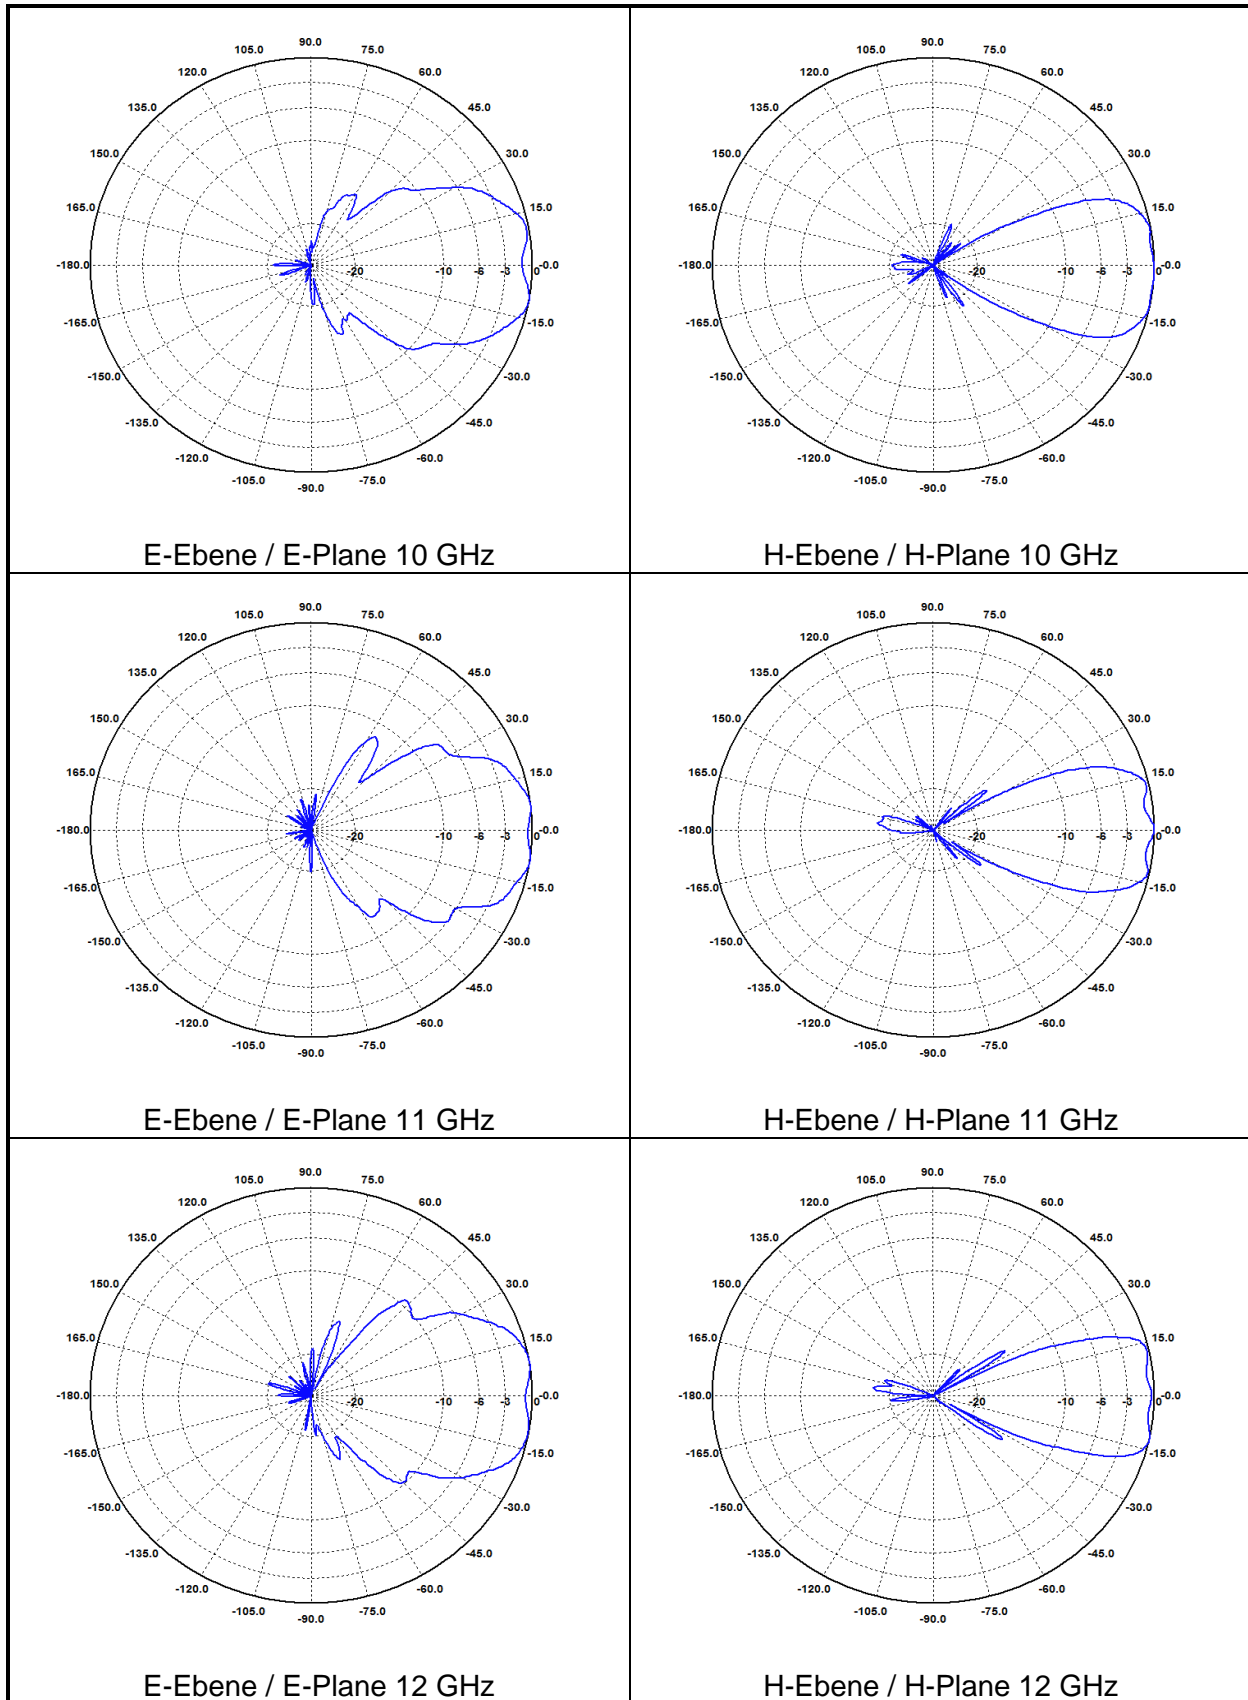

Richtdiagramme BBHA 9120 D
Radiation Pattern BBHA 9120 D

3 dB Beamwidth

Frequency GHz	3 dB Beam- width E-plane °	3 dB Beam- width H-plane °
1	87.7	61.2
2	48.6	38.5
3	37.4	51.6
4	32.1	52.5
5	54.6	44.3
6	48.4	38.1
7	51.9	37.3
8	43.5	39.7
9	45.3	40.4
10	45.0	43.9
11	47.3	38.8
12	47.6	38.2
13	43.4	37.1
14	43.8	31.1
15	37.4	27.9
16	10.1	7.9
17	9.6	8.1
18	8.2	7.0

Datasheet valid for SN:2250 and higher