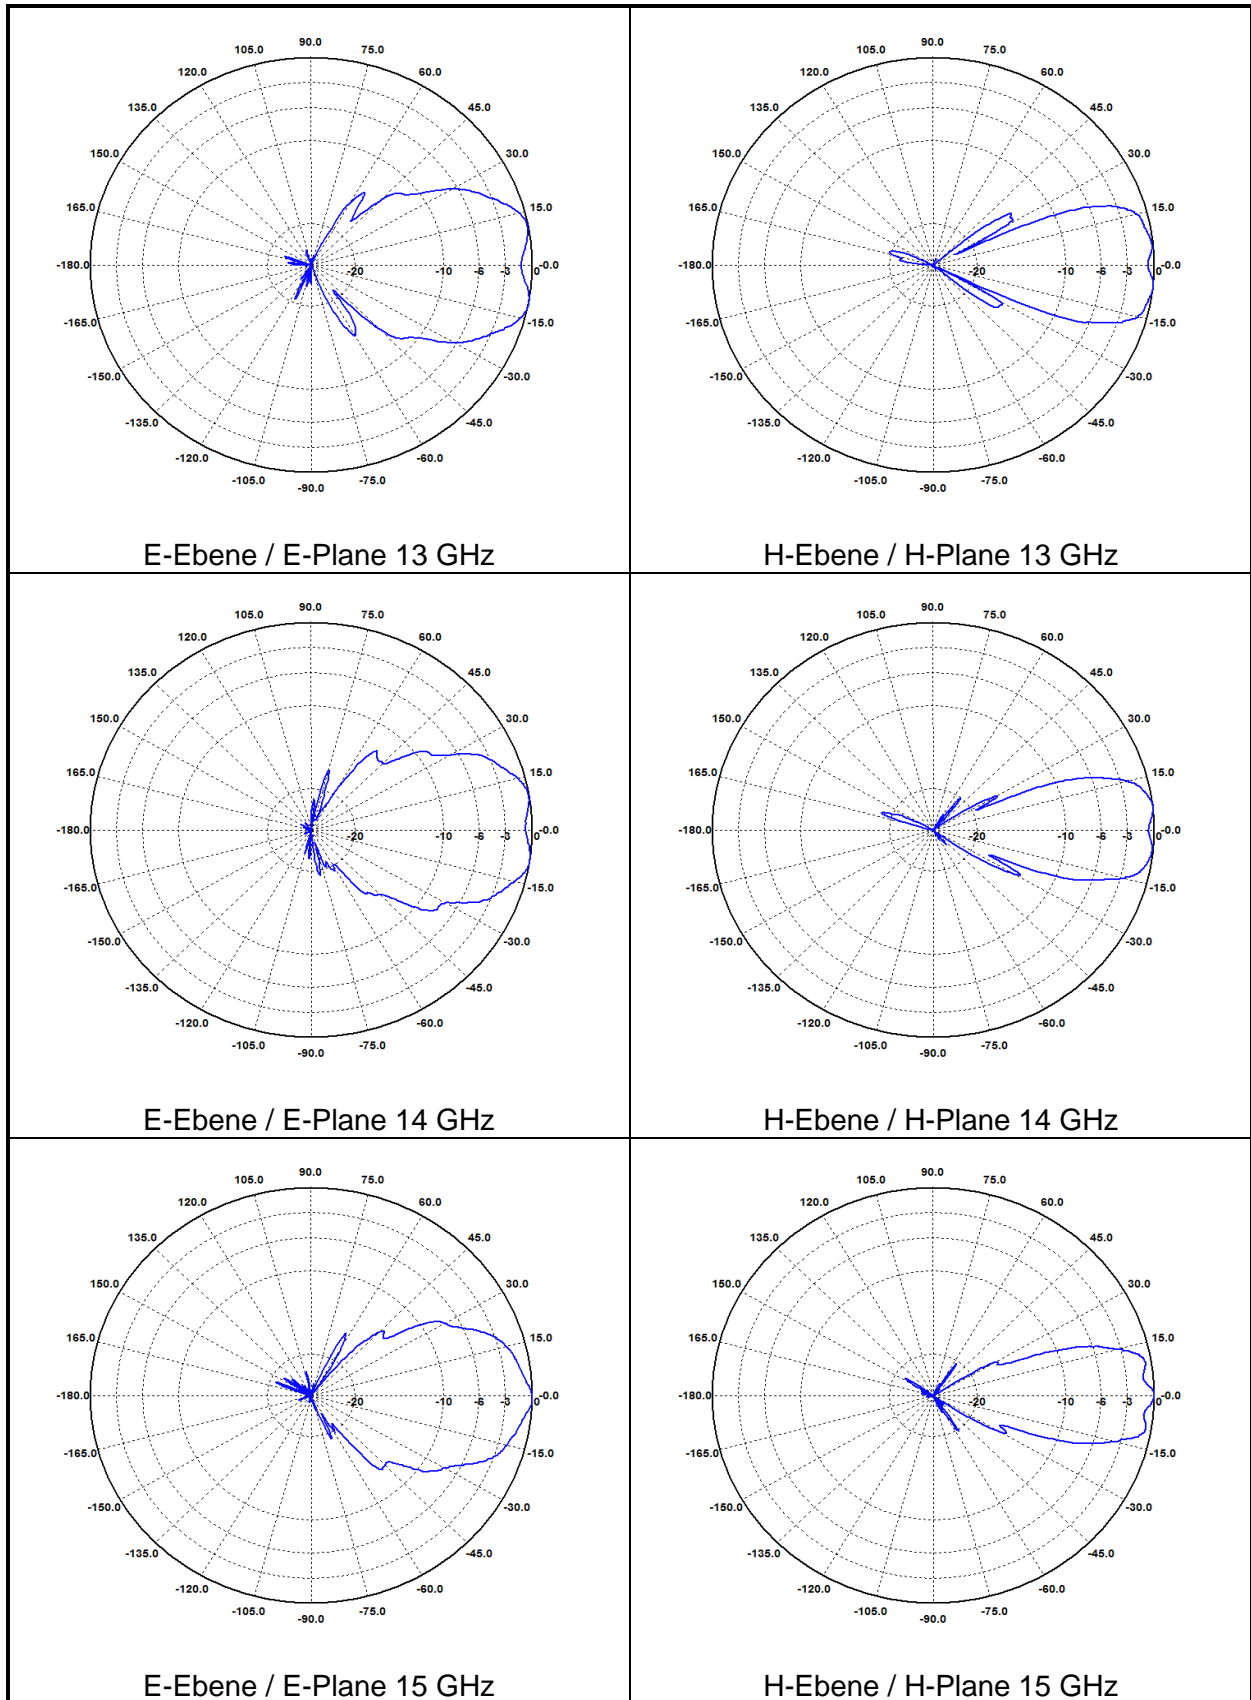

Richtdiagramme BBHA 9120 D
Radiation Pattern BBHA 9120 D

3 dB Beamwidth

Frequency GHz	3 dB Beam- width E-plane °	3 dB Beam- width H-plane °
1	87.7	61.2
2	48.6	38.5
3	37.4	51.6
4	32.1	52.5
5	54.6	44.3
6	48.4	38.1
7	51.9	37.3
8	43.5	39.7
9	45.3	40.4
10	45.0	43.9
11	47.3	38.8
12	47.6	38.2
13	43.4	37.1
14	43.8	31.1
15	37.4	27.9
16	10.1	7.9
17	9.6	8.1
18	8.2	7.0

Datasheet valid for SN:2250 and higher