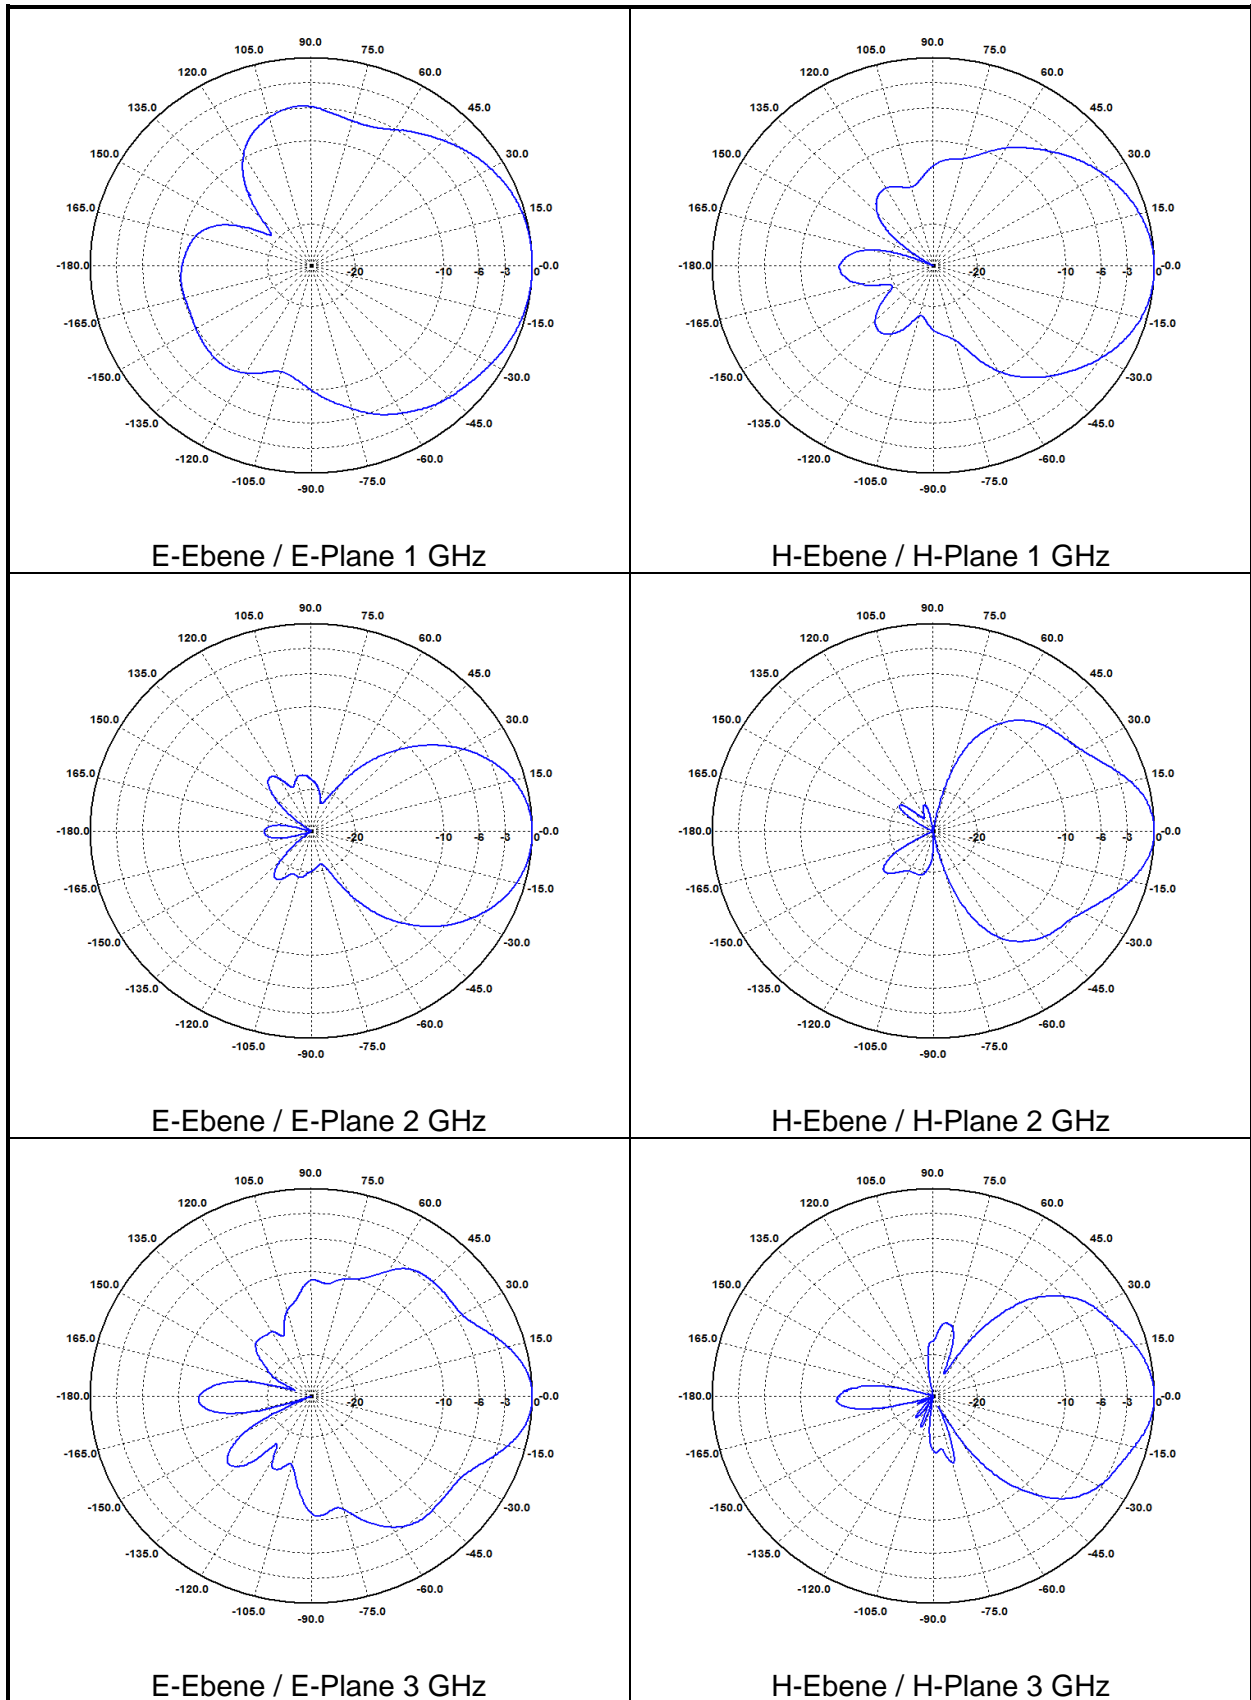

Richtdiagramme BBHA 9120 D
Radiation Pattern BBHA 9120 D

3 dB Beamwidth

Frequency GHz	3 dB Beam- width E-plane °	3 dB Beam- width H-plane °
1	87.7	61.2
2	48.6	38.5
3	37.4	51.6
4	32.1	52.5
5	54.6	44.3
6	48.4	38.1
7	51.9	37.3
8	43.5	39.7
9	45.3	40.4
10	45.0	43.9
11	47.3	38.8
12	47.6	38.2
13	43.4	37.1
14	43.8	31.1
15	37.4	27.9
16	10.1	7.9
17	9.6	8.1
18	8.2	7.0

Datasheet valid for SN:2250 and higher