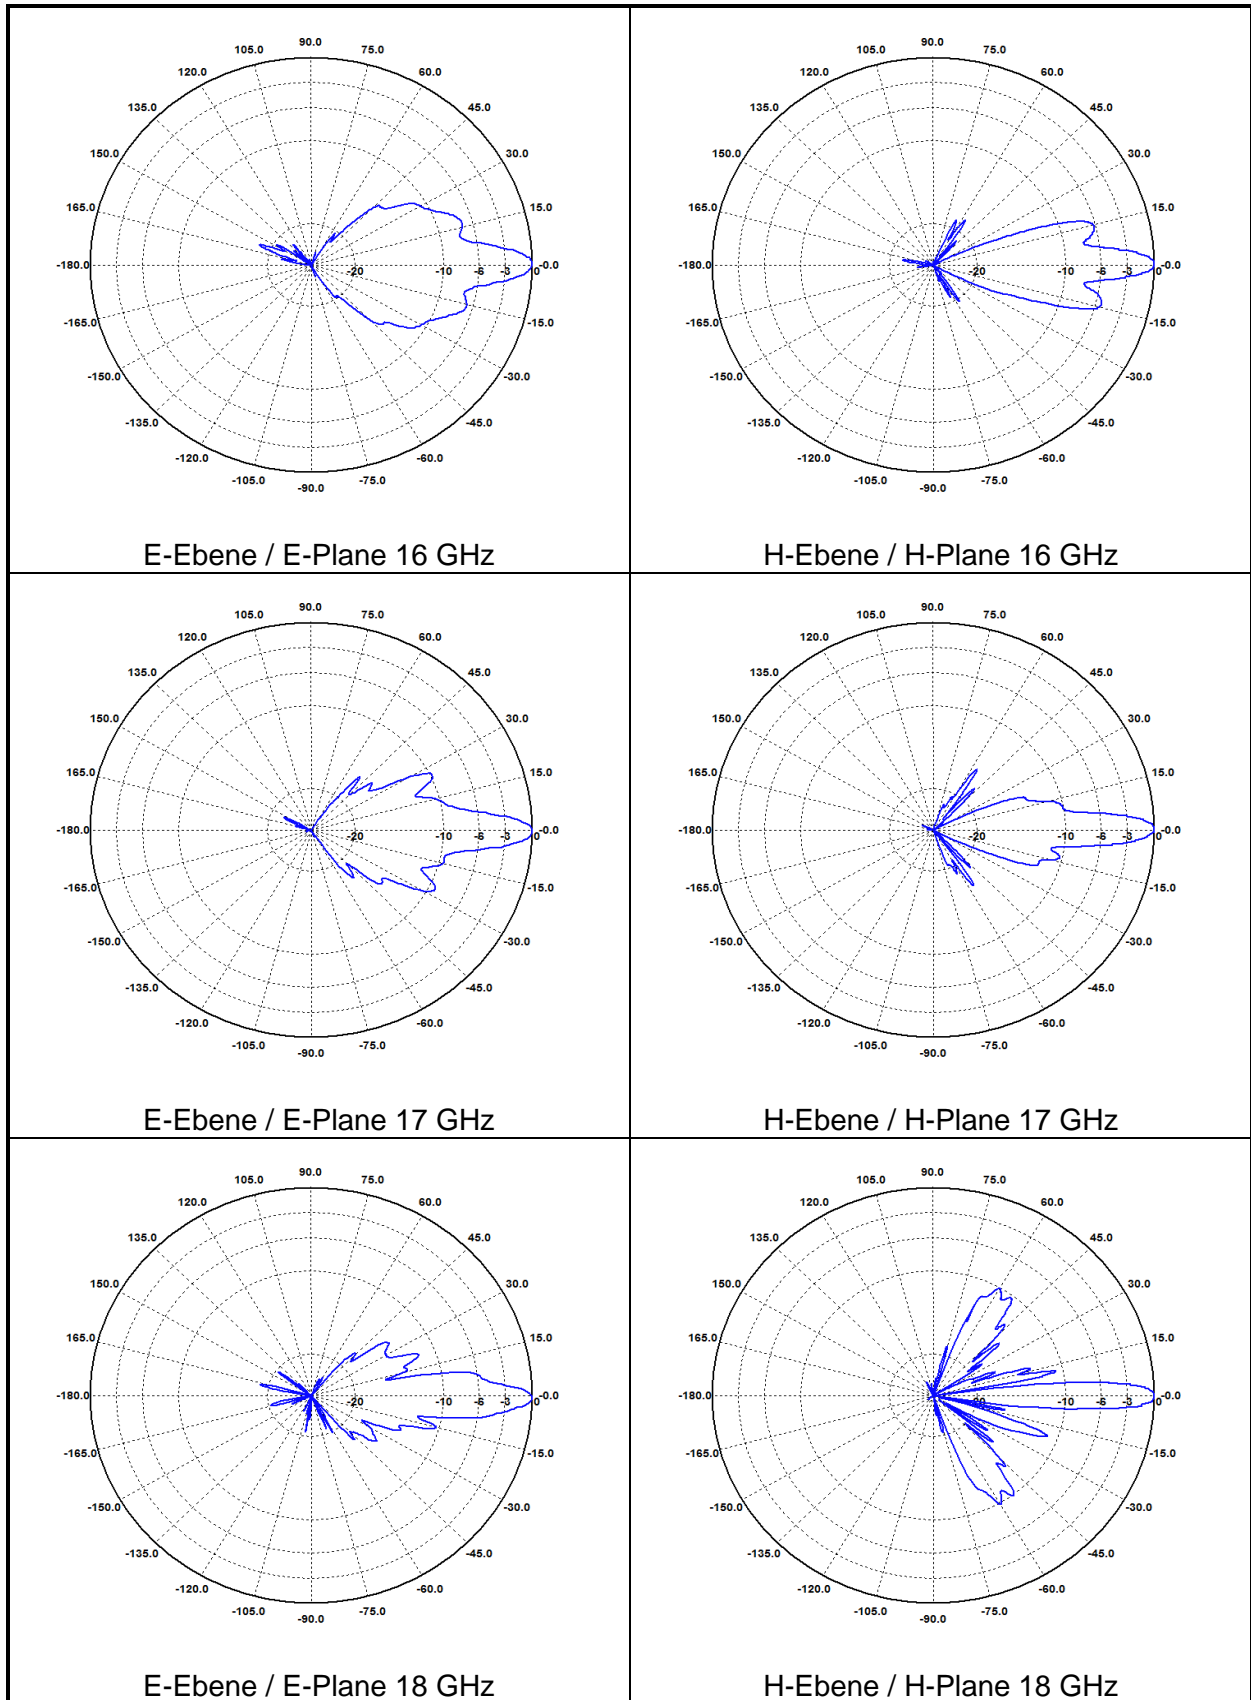

Richtdiagramme BBHA 9120 D
Radiation Pattern BBHA 9120 D

3 dB Beamwidth

Frequency GHz	3 dB Beam- width E-plane °	3 dB Beam- width H-plane °
1	87.7	61.2
2	48.6	38.5
3	37.4	51.6
4	32.1	52.5
5	54.6	44.3
6	48.4	38.1
7	51.9	37.3
8	43.5	39.7
9	45.3	40.4
10	45.0	43.9
11	47.3	38.8
12	47.6	38.2
13	43.4	37.1
14	43.8	31.1
15	37.4	27.9
16	10.1	7.9
17	9.6	8.1
18	8.2	7.0

Datasheet valid for SN:2250 and higher