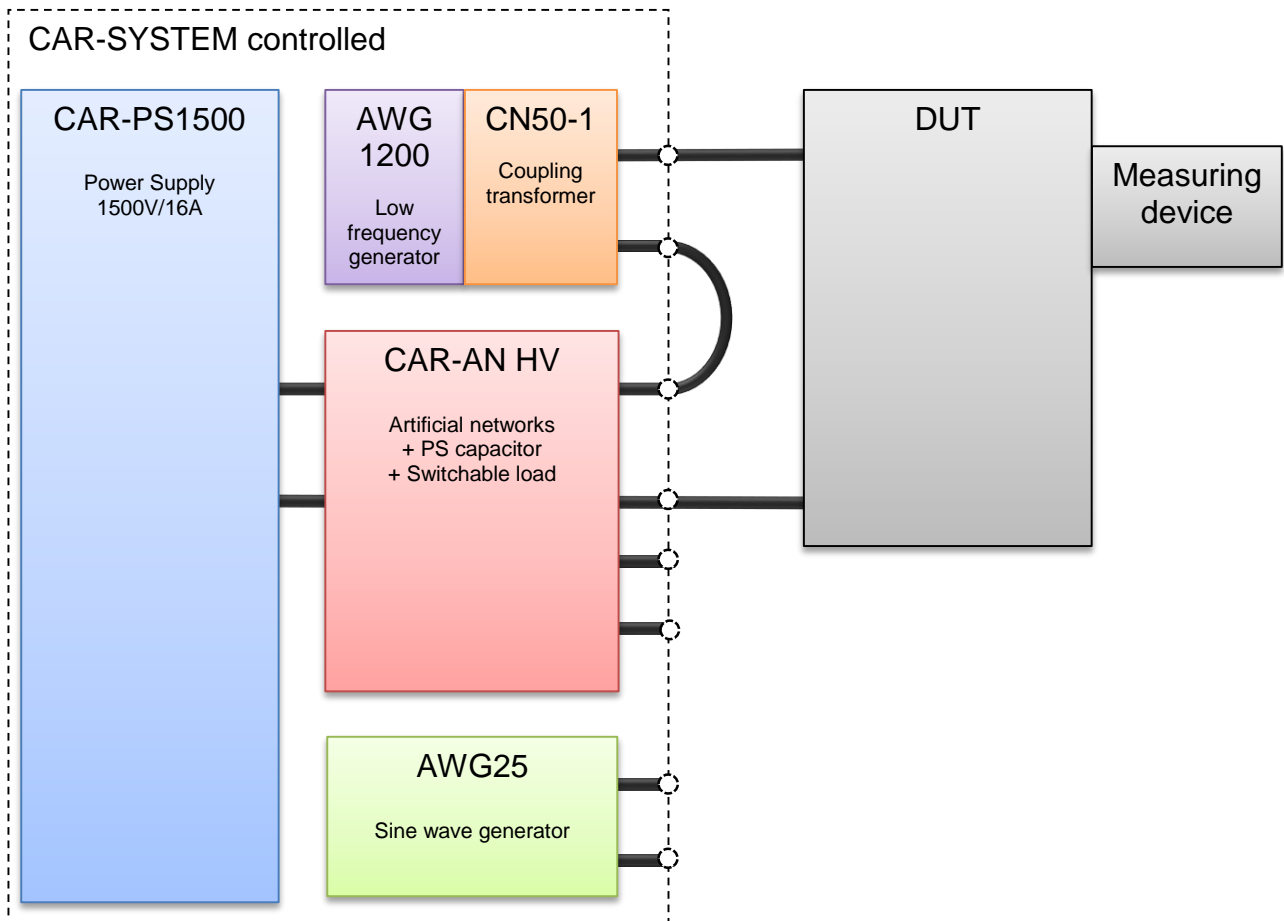

Setup for a full setup to fulfil standard ISO7637-4:2020:

In example for connection of pulse B (“in-line HV+”):

Sales Partner:

ABSOLUTE EMC LLC.
Covering sales in North America
United States, Mexico, & Canada

absolute-emc.com
Phone: 703-774-7505
info@absolute-emc.com

Page 2 of 3
www.hilo-test.de