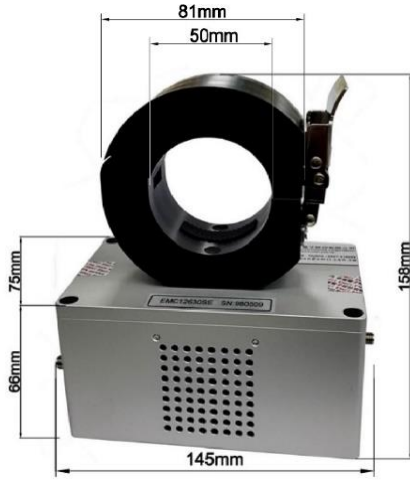

承儀電子股份有限公司
EMC Instruments corporation

DATA SHEET

EMC051835SE-01/-02

Low Noise preamplifier

- Frequency Range : 500MHz to 18GHz
- Noise Figure (dB max) : 3dB max
- Nominal Gain (dB min) : 35 dB
- Gain Flatness (+/- dB max) : 2.5dB
- P-1dB Compression Point : 10dBm min
- Input VSWR : 2.3:1 max
- Output VSWR : 2.0:1 max
- Input Damage Level : -35 dBm+10 Vdc
- Operating Temperature : -20 to +70°C
- Power Requirements : 110 Vac / 230 Vac
- In/Out Connectors : 50 ohm , SMA Female
- Size : 145mm*75mm*66mm(158mm) / 217mm*330mm*100mm
- Net Weight : 628g(870g) / 3000g
- **Built AC input main power grounding detect circuit**

Sales Partner:

ABSOLUTE EMC Lic.
Covering sales in North America
United States, Mexico, & Canada

absolute-emc.com
Phone:703-774-7505
info@absolute-emc.com

www.emci.com.tw

Specification

Frequency Range	500MHz to 18GHz
Noise Figure (dB max)	3 dB max
Nominal Gain (dB min)	35 dB
Gain Flatness (+/- dB max)	2.5 dB
P-1dB Compression Point	10 dBm minimum
Input VSWR	2.3:1 max
Output VSWR	2.0:1 max
Input Damage Level	0 dBm +10 Vdc
Operating Temperature	-20 to +70°C
Power Requirements	110 Vac / 230 Vac
In/Out Connectors	50 ohm , SMA Female
Size	145mm*75mm*66mm (158mm) 217mm*330mm*100mm
Net Weight	628g(870g) / 3000g
Built AC input main power grounding detect circuit	<p>WARNING: FOR CONTINUED PROTECTION AGAINST FIRE HAZARD REPLACE</p> <p>R Y Y OPEN GROUND ○ ● ○ OPEN NEUTRAL ○ ○ ● OPEN LINE LINE/GRD. ○ ○ ○ REVERSE LINE/NEU. ● ○ ● REVERSE CORRECT ● ○ ● CONTACT SERVICE ● ● ●</p>