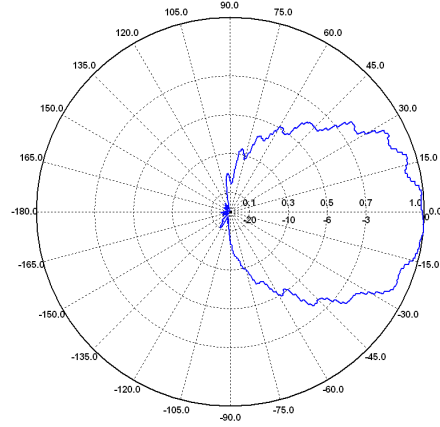

XSLP 9143 0.3 - 5 GHz

E-Ebene / E-Plane 3 GHz

H-Ebene / H-Plane 3 GHz

E-Ebene / E-Plane 4 GHz

H-Ebene / H-Plane 4 GHz

E-Ebene / E-Plane 5 GHz

H-Ebene / H-Plane 5 GHz

Frequency MHz	-3 dB Beamwidth E-Plane	-3 dB Beamwidth H-Plane
300	69.6	134.5
500	59.8	125.8
1000	50.7	103.1
1500	57.1	107.1
2000	62.0	117.4
2500	65.6	96.0
3000	50.7	98.1
4000	58.0	78.2
5000	36.8	51.2