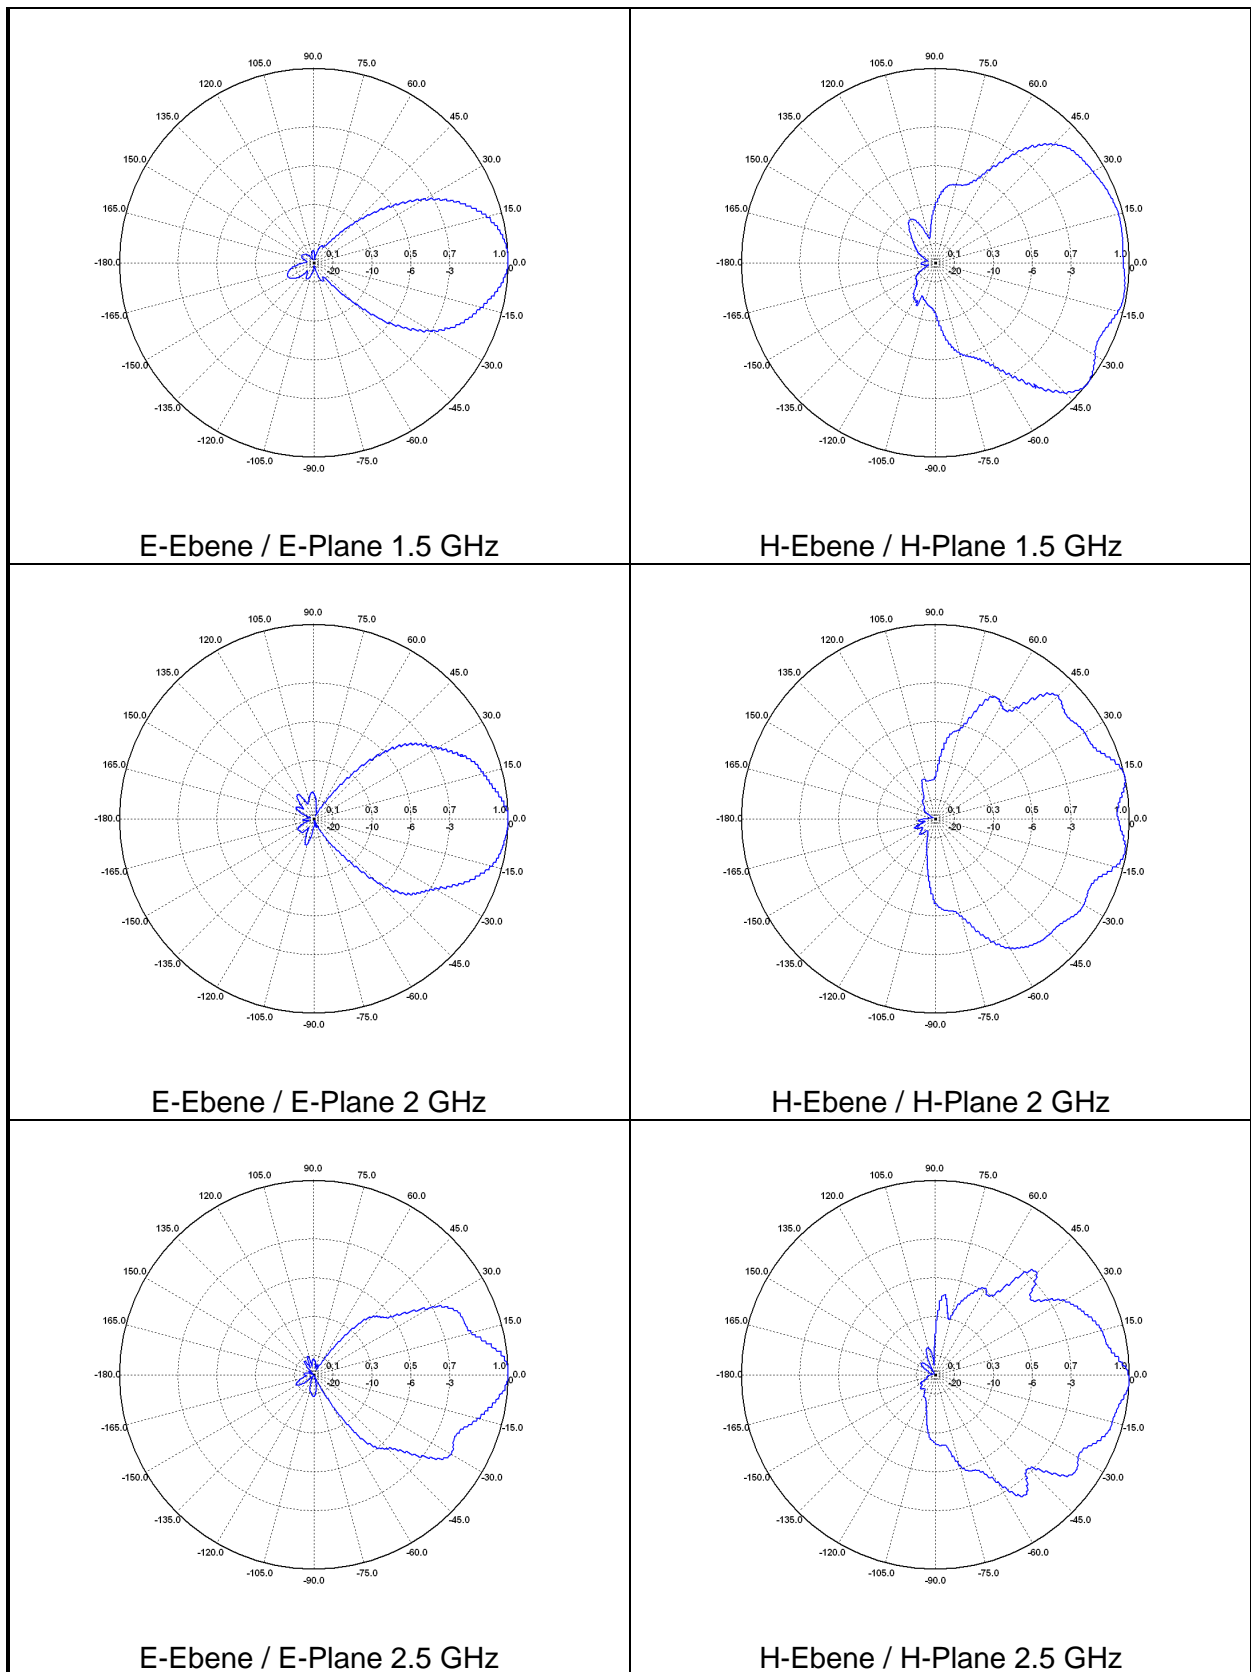

XSLP 9143 0.3 - 5 GHz

E-Ebene / E-Plane 3 GHz

H-Ebene / H-Plane 3 GHz

E-Ebene / E-Plane 4 GHz

H-Ebene / H-Plane 4 GHz

E-Ebene / E-Plane 5 GHz

H-Ebene / H-Plane 5 GHz

Frequency MHz	-3 dB Beamwidth E-Plane	-3 dB Beamwidth H-Plane
300	69.6	134.5
500	59.8	125.8
1000	50.7	103.1
1500	57.1	107.1
2000	62.0	117.4
2500	65.6	96.0
3000	50.7	98.1
4000	58.0	78.2
5000	36.8	51.2