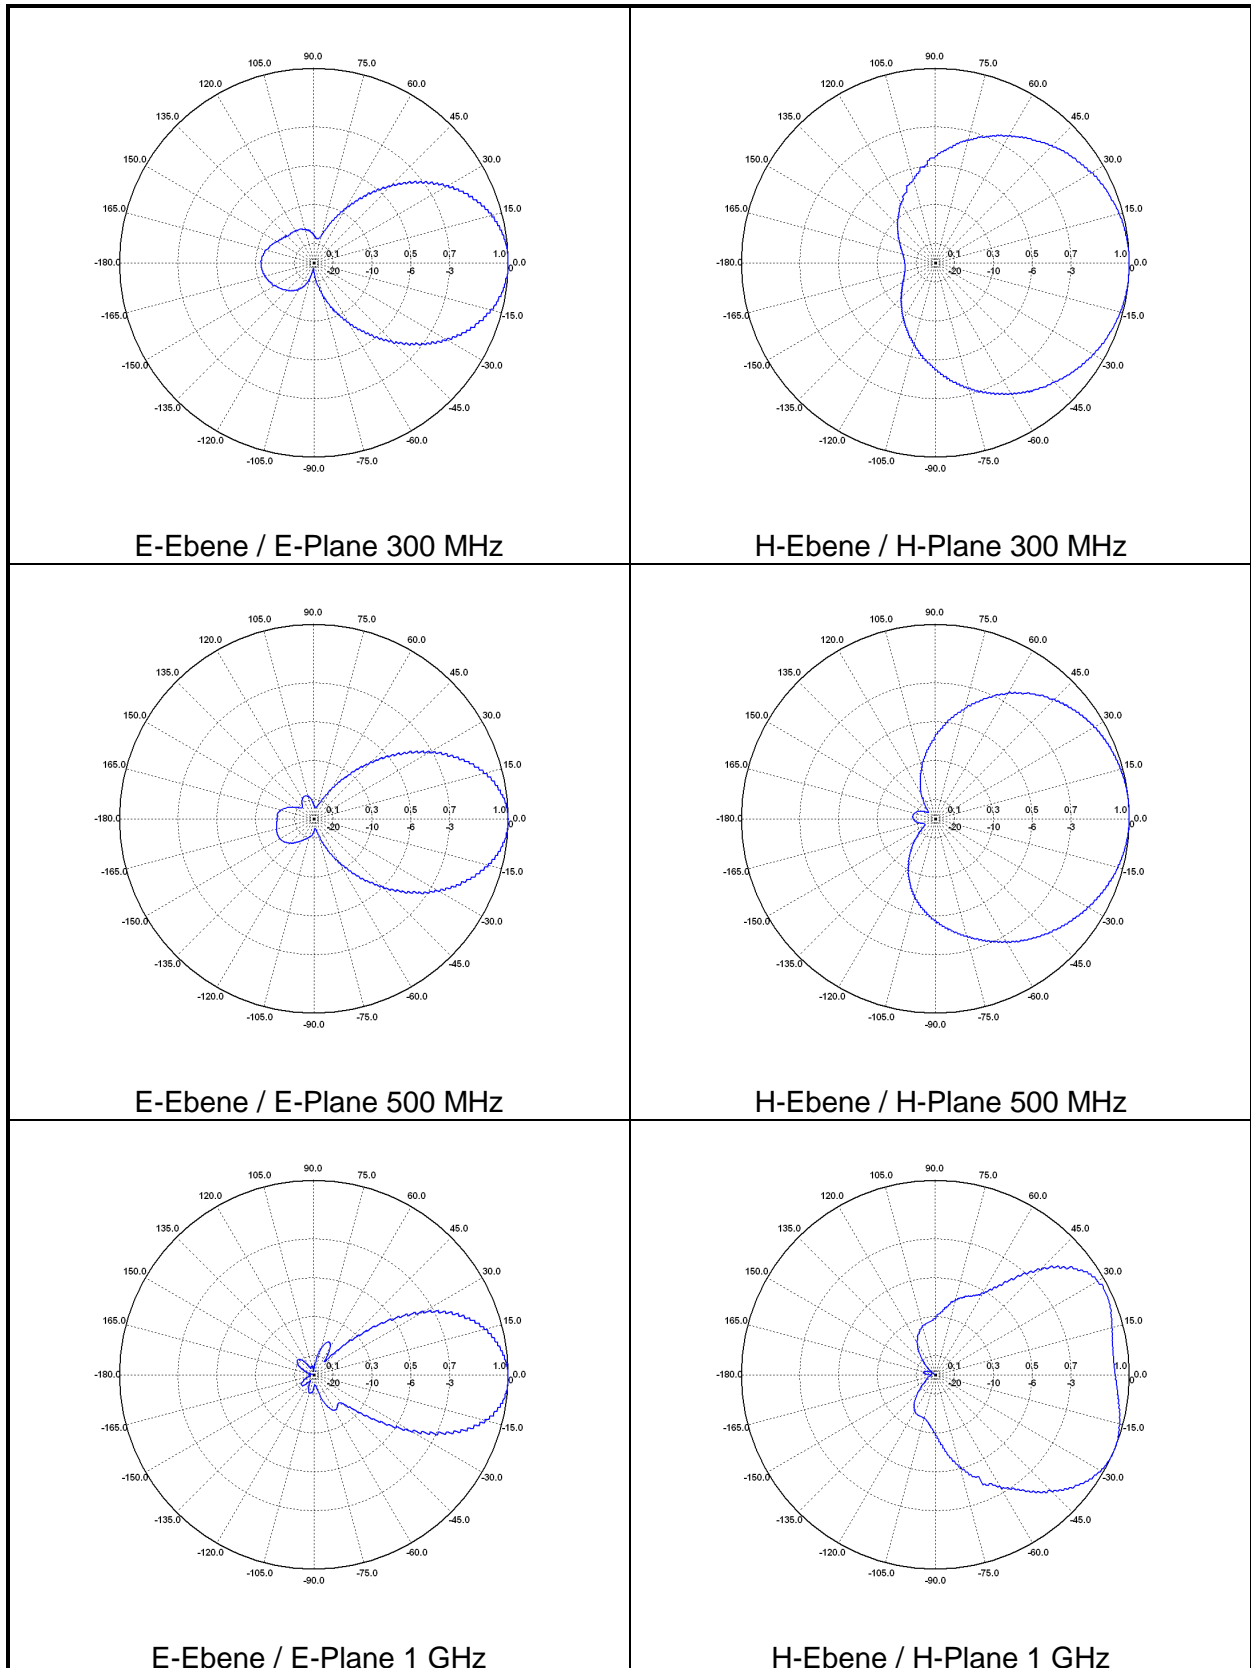

XSLP 9143 0.3 - 5 GHz

E-Ebene / E-Plane 3 GHz

H-Ebene / H-Plane 3 GHz

E-Ebene / E-Plane 4 GHz

H-Ebene / H-Plane 4 GHz

E-Ebene / E-Plane 5 GHz

H-Ebene / H-Plane 5 GHz

Frequency MHz	-3 dB Beamwidth E-Plane	-3 dB Beamwidth H-Plane
300	69.6	134.5
500	59.8	125.8
1000	50.7	103.1
1500	57.1	107.1
2000	62.0	117.4
2500	65.6	96.0
3000	50.7	98.1
4000	58.0	78.2
5000	36.8	51.2