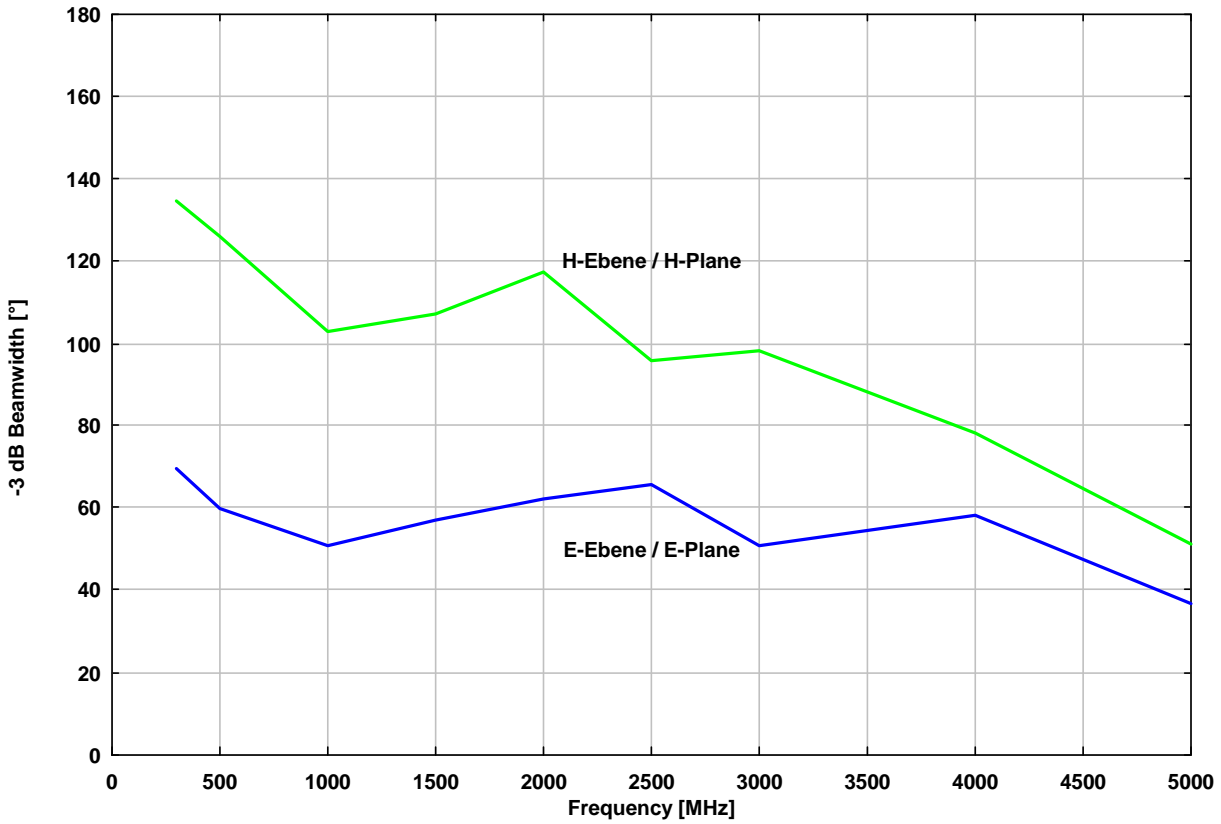

XSLP 9143 0.3 - 5 GHz

E-Ebene / E-Plane 3 GHz

H-Ebene / H-Plane 3 GHz

E-Ebene / E-Plane 4 GHz

H-Ebene / H-Plane 4 GHz

E-Ebene / E-Plane 5 GHz

H-Ebene / H-Plane 5 GHz

Frequency MHz	-3 dB Beamwidth E-Plane	-3 dB Beamwidth H-Plane
300	69.6	134.5
500	59.8	125.8
1000	50.7	103.1
1500	57.1	107.1
2000	62.0	117.4
2500	65.6	96.0
3000	50.7	98.1
4000	58.0	78.2
5000	36.8	51.2