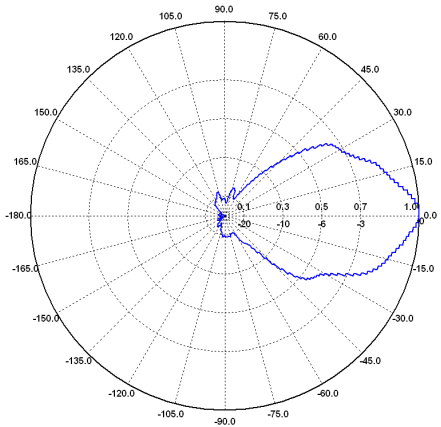

XSLP 9143 0.3 - 5 GHz

E-Ebene / E-Plane 3 GHz

H-Ebene / H-Plane 3 GHz

E-Ebene / E-Plane 4 GHz

H-Ebene / H-Plane 4 GHz

E-Ebene / E-Plane 5 GHz

H-Ebene / H-Plane 5 GHz

Frequency MHz	-3 dB Beamwidth E-Plane	-3 dB Beamwidth H-Plane
300	69.6	134.5
500	59.8	125.8
1000	50.7	103.1
1500	57.1	107.1
2000	62.0	117.4
2500	65.6	96.0
3000	50.7	98.1
4000	58.0	78.2
5000	36.8	51.2