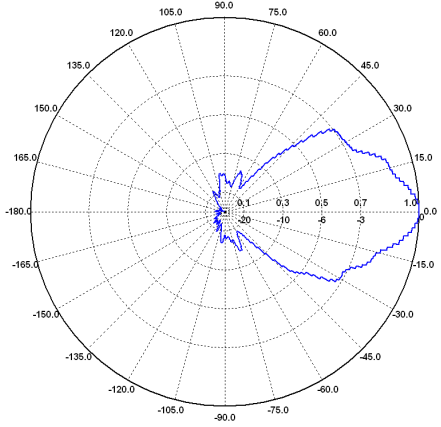

XSLP 9143 0.3 - 5 GHz

E-Ebene / E-Plane 3 GHz

H-Ebene / H-Plane 3 GHz

E-Ebene / E-Plane 4 GHz

H-Ebene / H-Plane 4 GHz

E-Ebene / E-Plane 5 GHz

H-Ebene / H-Plane 5 GHz

Frequency MHz	-3 dB Beamwidth E-Plane	-3 dB Beamwidth H-Plane
300	69.6	134.5
500	59.8	125.8
1000	50.7	103.1
1500	57.1	107.1
2000	62.0	117.4
2500	65.6	96.0
3000	50.7	98.1
4000	58.0	78.2
5000	36.8	51.2