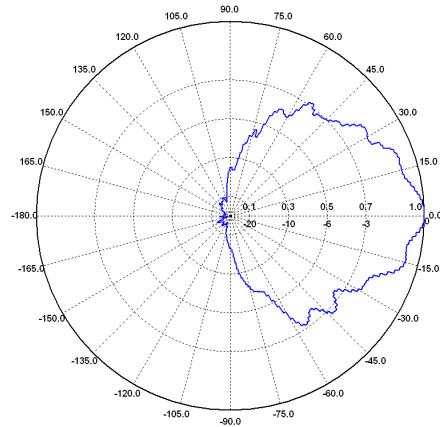

XSLP 9143 0.3 - 5 GHz

E-Ebene / E-Plane 3 GHz

H-Ebene / H-Plane 3 GHz

E-Ebene / E-Plane 4 GHz

H-Ebene / H-Plane 4 GHz

E-Ebene / E-Plane 5 GHz

H-Ebene / H-Plane 5 GHz

Frequency MHz	-3 dB Beamwidth E-Plane	-3 dB Beamwidth H-Plane
300	69.6	134.5
500	59.8	125.8
1000	50.7	103.1
1500	57.1	107.1
2000	62.0	117.4
2500	65.6	96.0
3000	50.7	98.1
4000	58.0	78.2
5000	36.8	51.2