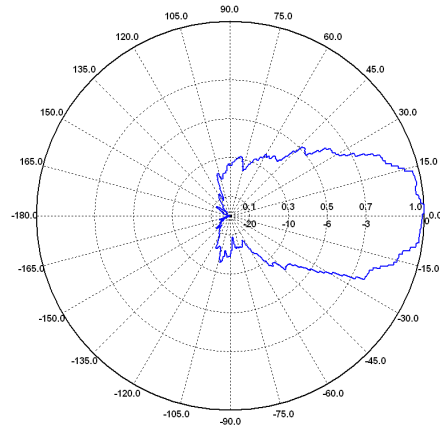

XSLP 9143 0.3 - 5 GHz

E-Ebene / E-Plane 3 GHz

H-Ebene / H-Plane 3 GHz

E-Ebene / E-Plane 4 GHz

H-Ebene / H-Plane 4 GHz

E-Ebene / E-Plane 5 GHz

H-Ebene / H-Plane 5 GHz

Frequency MHz	-3 dB Beamwidth E-Plane	-3 dB Beamwidth H-Plane
300	69.6	134.5
500	59.8	125.8
1000	50.7	103.1
1500	57.1	107.1
2000	62.0	117.4
2500	65.6	96.0
3000	50.7	98.1
4000	58.0	78.2
5000	36.8	51.2