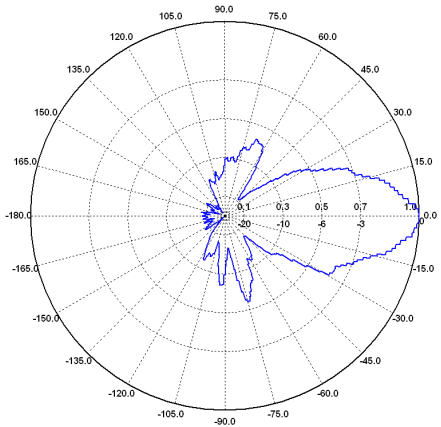

XSLP 9143 0.3 - 5 GHz

E-Ebene / E-Plane 3 GHz

H-Ebene / H-Plane 3 GHz

E-Ebene / E-Plane 4 GHz

H-Ebene / H-Plane 4 GHz

E-Ebene / E-Plane 5 GHz

H-Ebene / H-Plane 5 GHz

Frequency MHz	-3 dB Beamwidth E-Plane	-3 dB Beamwidth H-Plane
300	69.6	134.5
500	59.8	125.8
1000	50.7	103.1
1500	57.1	107.1
2000	62.0	117.4
2500	65.6	96.0
3000	50.7	98.1
4000	58.0	78.2
5000	36.8	51.2