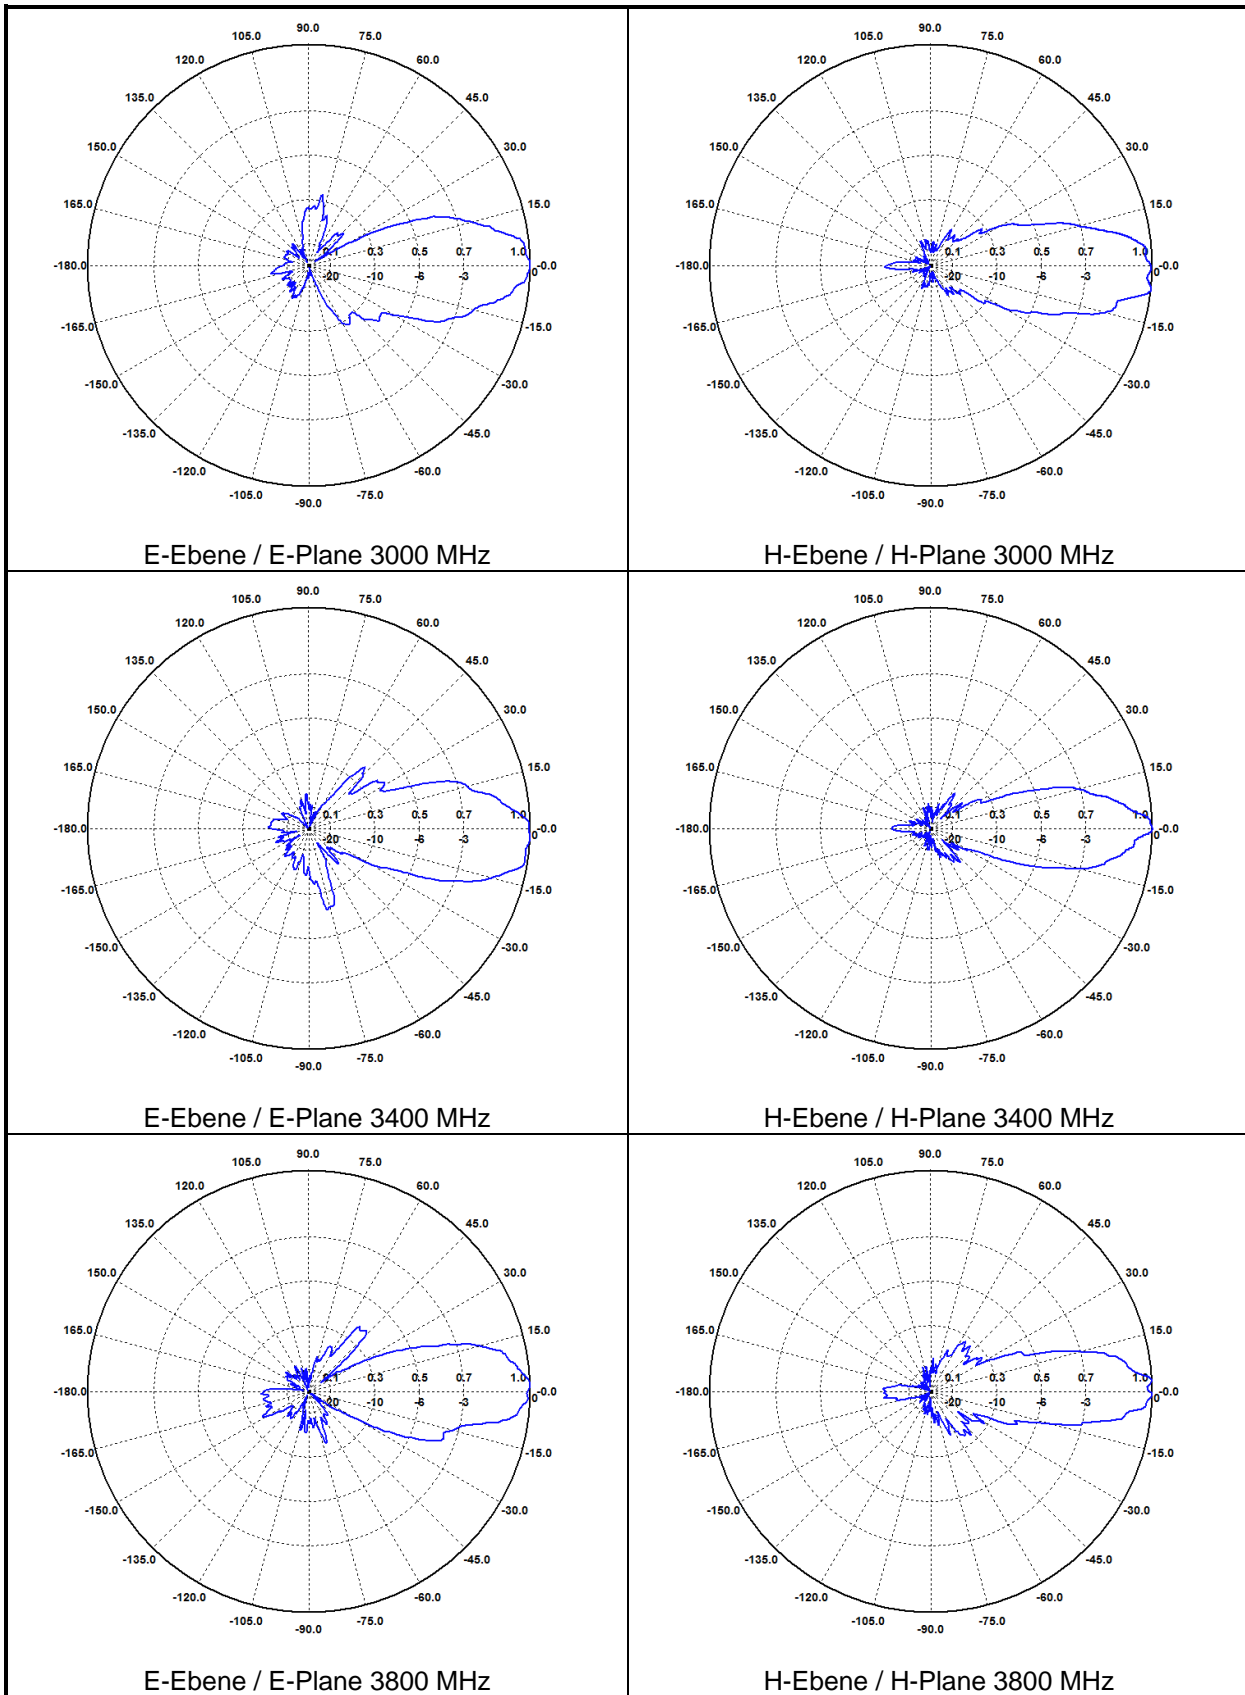

Gestockte Log.-Per.-Breitband-Antenne 80 - 4000 MHz
Stacked Log. - Per. Broadband Test Antenna 80 - 4000 MHz

Frequency [MHz]	Half-Power Beamwidth E-Plane [°]	Half-Power Beamwidth H-Plane [°]
80	75.4	81.6
100	71.7	76.6
120	67.3	69.7
140	66.7	79.1
160	64.2	69.6
180	63.4	72.9
200	62.3	69.6
400	53.0	66.7
600	49.4	51.0
800	41.6	45.2
1000	47.1	52.8
1200	43.0	41.9
1400	40.1	52.9
1600	37.9	45.1
1800	38.7	44.5
2000	44.7	38.9
2400	42.5	38.2
2800	40.1	33.5
3000	36.3	31.7
3400	36.9	29.0
3800	30.3	26.5

3 dB Öffnungswinkel [°]