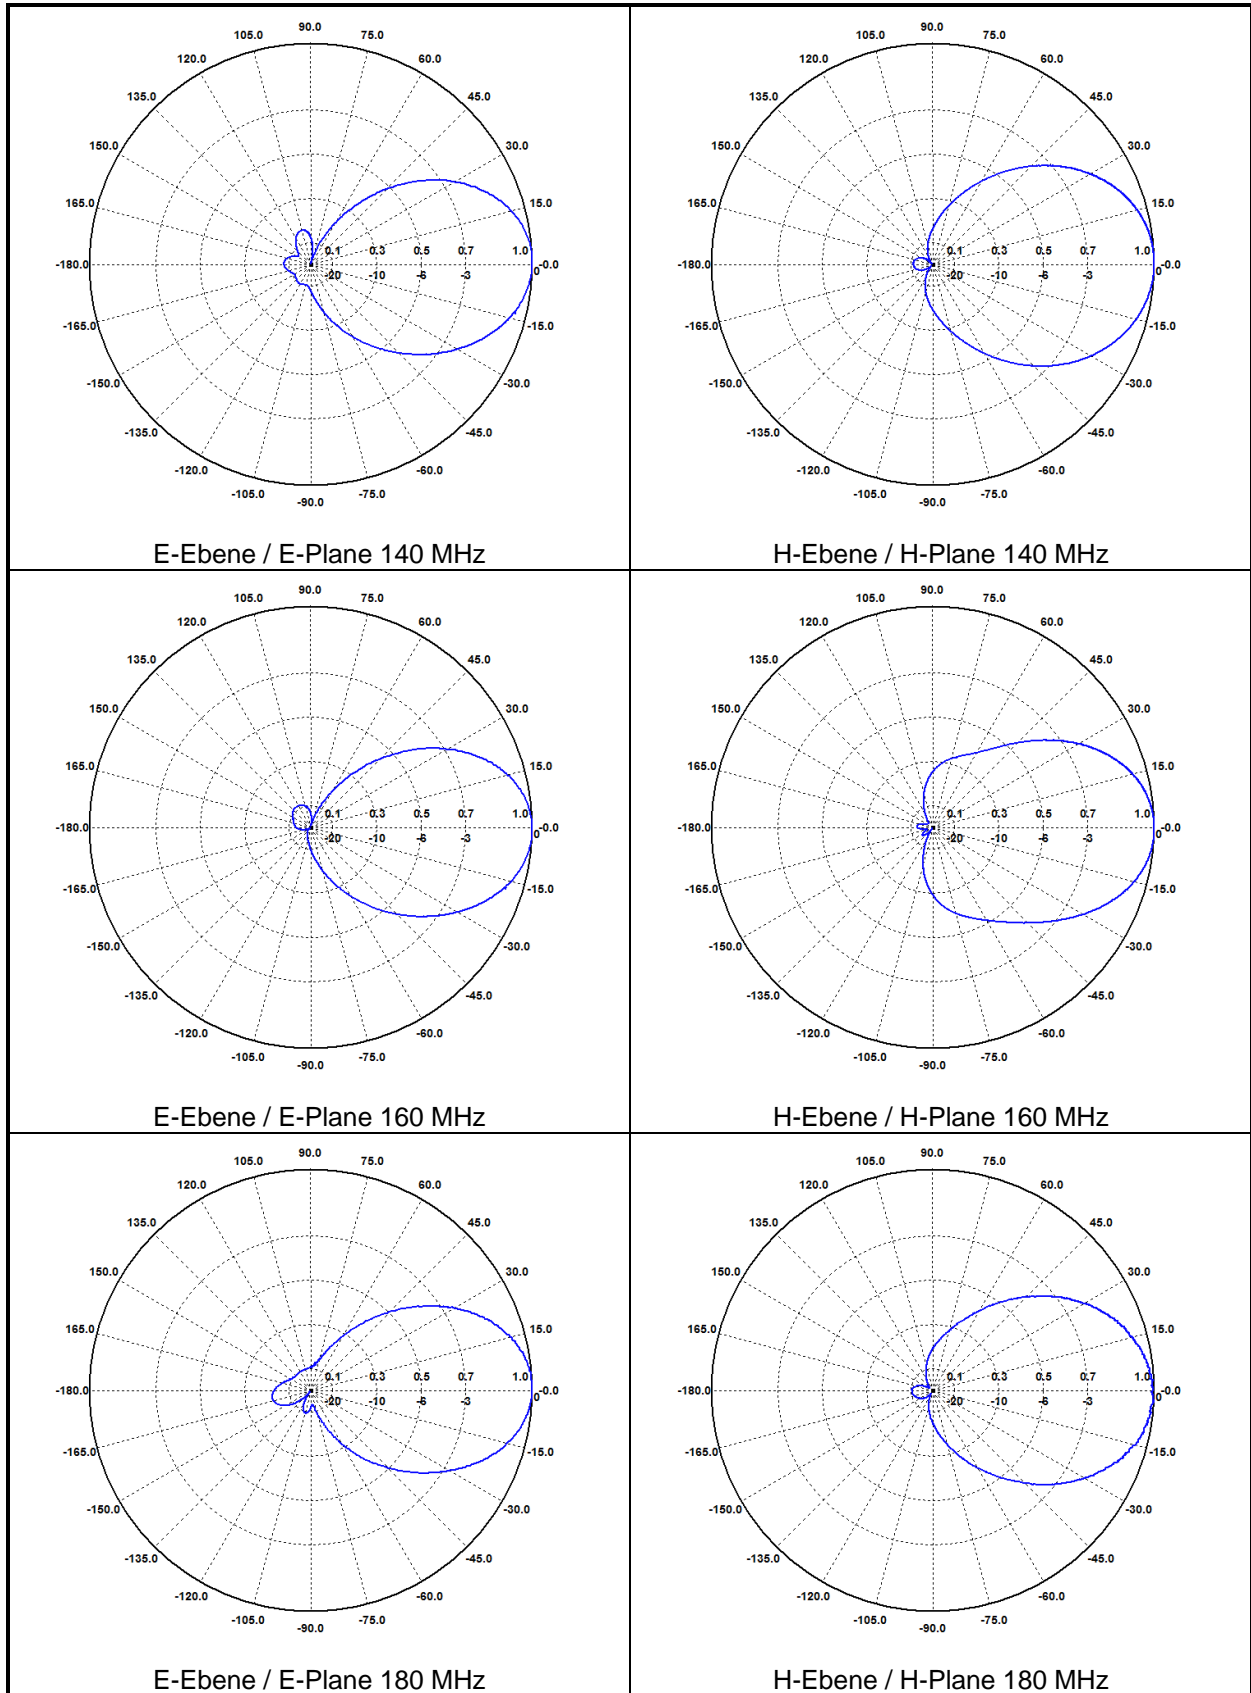

Gestockte Log.-Per.-Breitband-Antenne 80 - 4000 MHz
Stacked Log. - Per. Broadband Test Antenna 80 - 4000 MHz

Frequency [MHz]	Half-Power Beamwidth E-Plane [°]	Half-Power Beamwidth H-Plane [°]
80	75.4	81.6
100	71.7	76.6
120	67.3	69.7
140	66.7	79.1
160	64.2	69.6
180	63.4	72.9
200	62.3	69.6
400	53.0	66.7
600	49.4	51.0
800	41.6	45.2
1000	47.1	52.8
1200	43.0	41.9
1400	40.1	52.9
1600	37.9	45.1
1800	38.7	44.5
2000	44.7	38.9
2400	42.5	38.2
2800	40.1	33.5
3000	36.3	31.7
3400	36.9	29.0
3800	30.3	26.5

3 dB Öffnungswinkel [°]