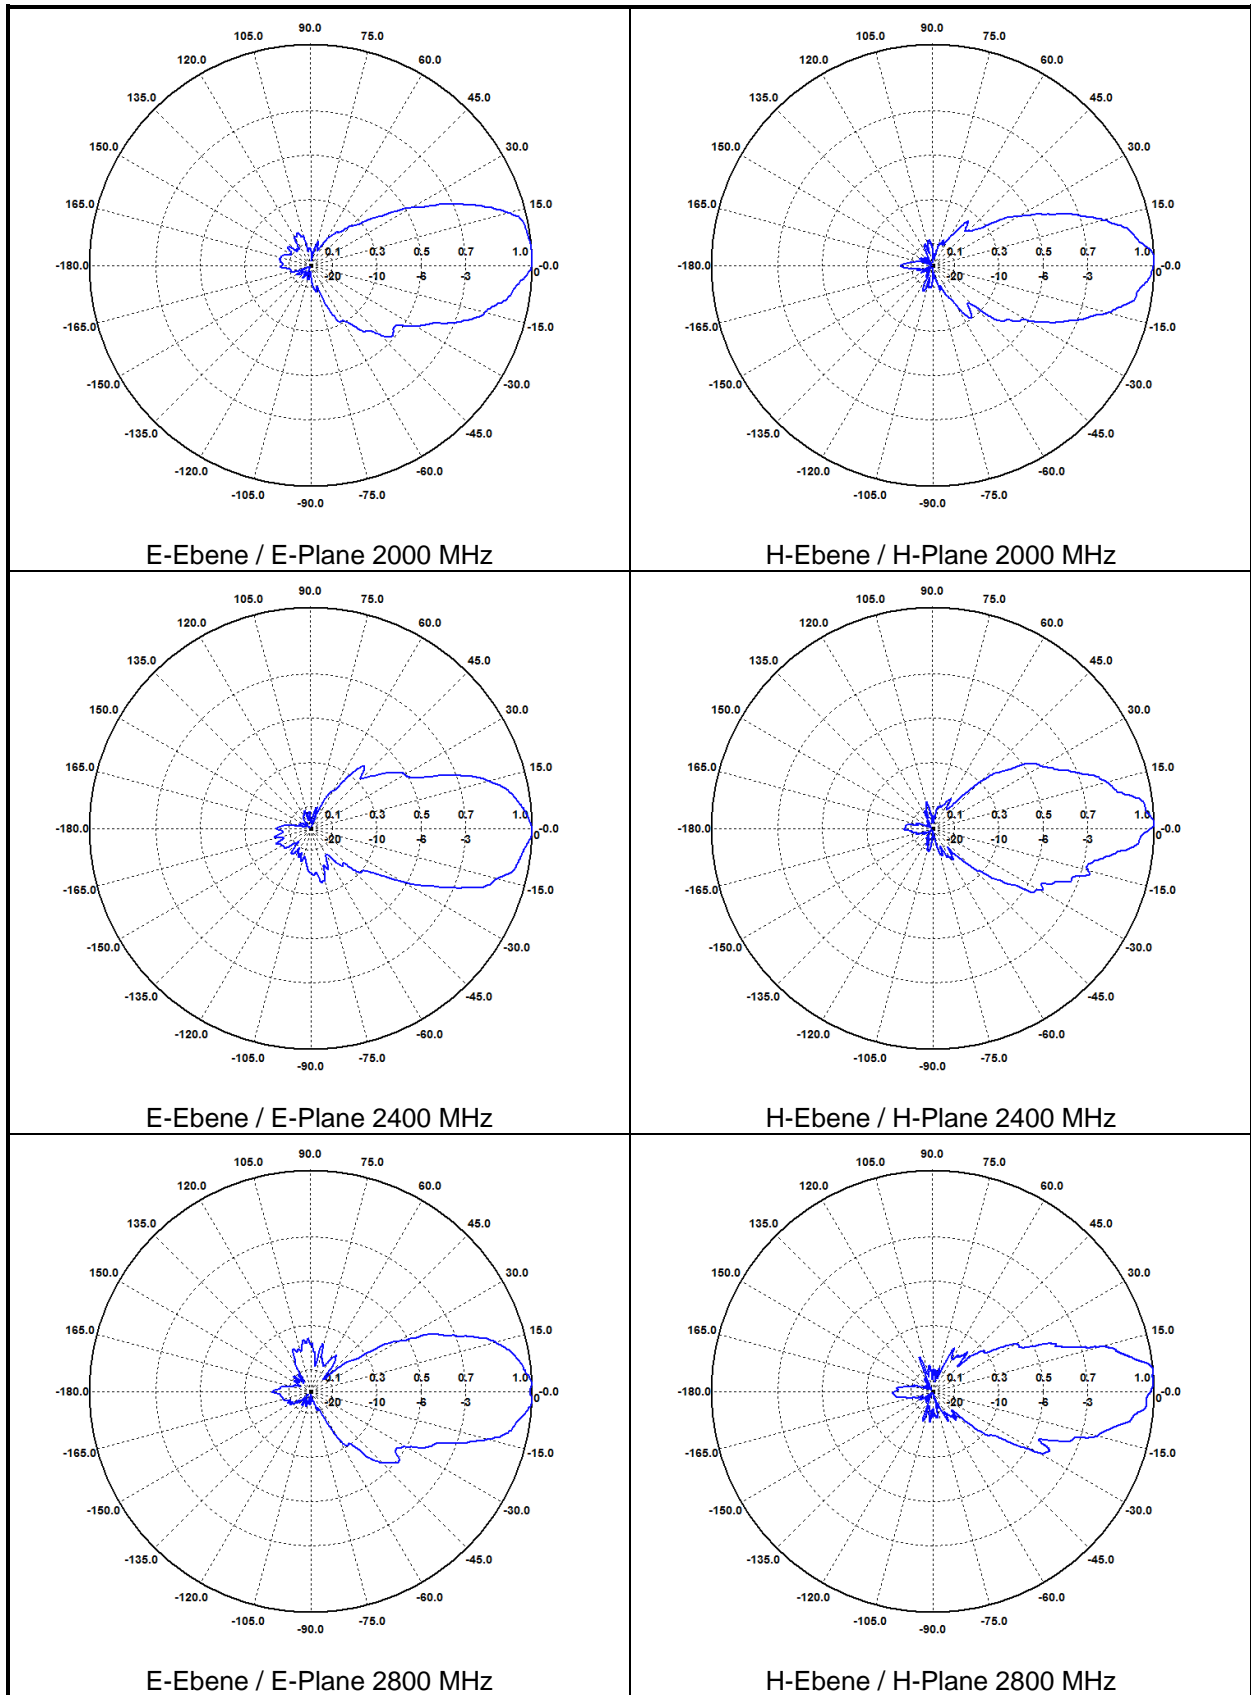

Gestockte Log.-Per.-Breitband-Antenne 80 - 4000 MHz
Stacked Log. - Per. Broadband Test Antenna 80 - 4000 MHz

Frequency [MHz]	Half-Power Beamwidth E-Plane [°]	Half-Power Beamwidth H-Plane [°]
80	75.4	81.6
100	71.7	76.6
120	67.3	69.7
140	66.7	79.1
160	64.2	69.6
180	63.4	72.9
200	62.3	69.6
400	53.0	66.7
600	49.4	51.0
800	41.6	45.2
1000	47.1	52.8
1200	43.0	41.9
1400	40.1	52.9
1600	37.9	45.1
1800	38.7	44.5
2000	44.7	38.9
2400	42.5	38.2
2800	40.1	33.5
3000	36.3	31.7
3400	36.9	29.0
3800	30.3	26.5

3 dB Öffnungswinkel [°]