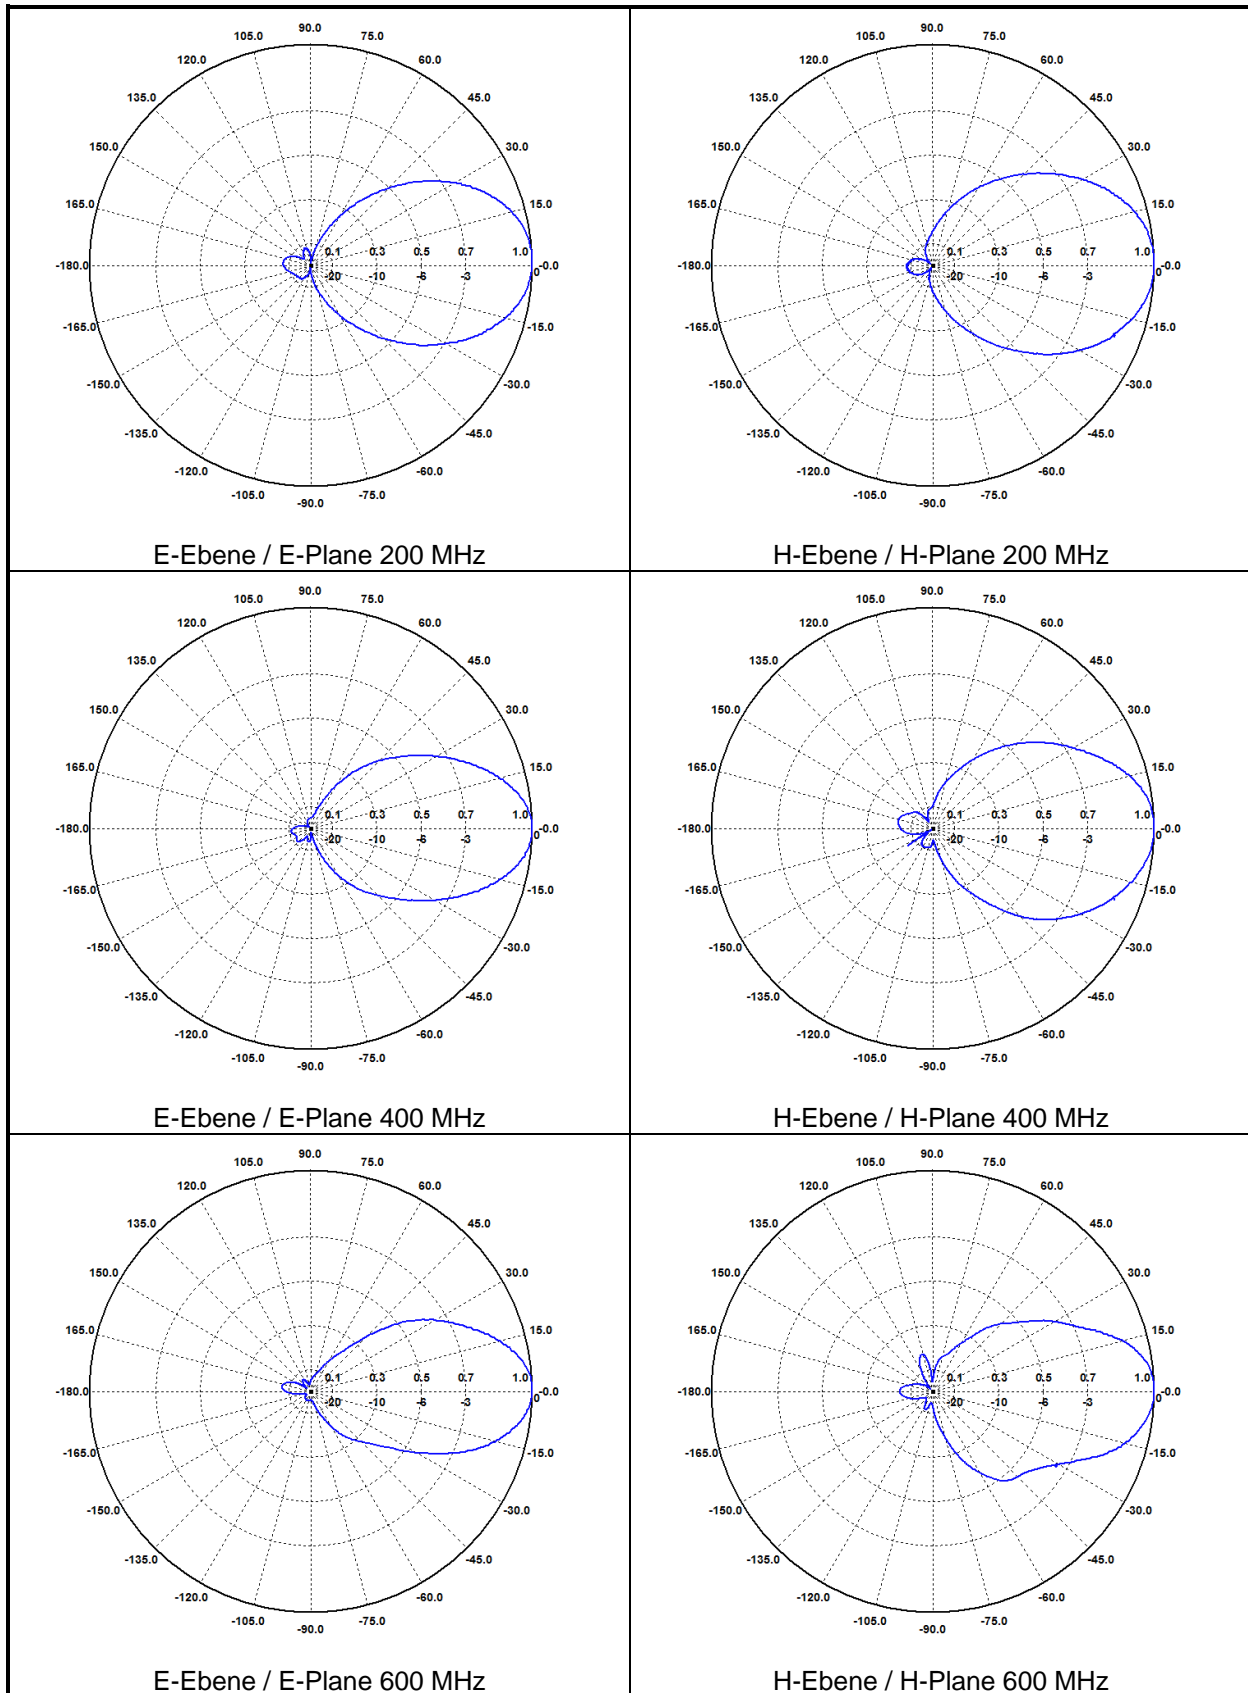

Gestockte Log.-Per.-Breitband-Antenne 80 - 4000 MHz
Stacked Log. - Per. Broadband Test Antenna 80 - 4000 MHz

Frequency [MHz]	Half-Power Beamwidth E-Plane [°]	Half-Power Beamwidth H-Plane [°]
80	75.4	81.6
100	71.7	76.6
120	67.3	69.7
140	66.7	79.1
160	64.2	69.6
180	63.4	72.9
200	62.3	69.6
400	53.0	66.7
600	49.4	51.0
800	41.6	45.2
1000	47.1	52.8
1200	43.0	41.9
1400	40.1	52.9
1600	37.9	45.1
1800	38.7	44.5
2000	44.7	38.9
2400	42.5	38.2
2800	40.1	33.5
3000	36.3	31.7
3400	36.9	29.0
3800	30.3	26.5

3 dB Öffnungswinkel [°]