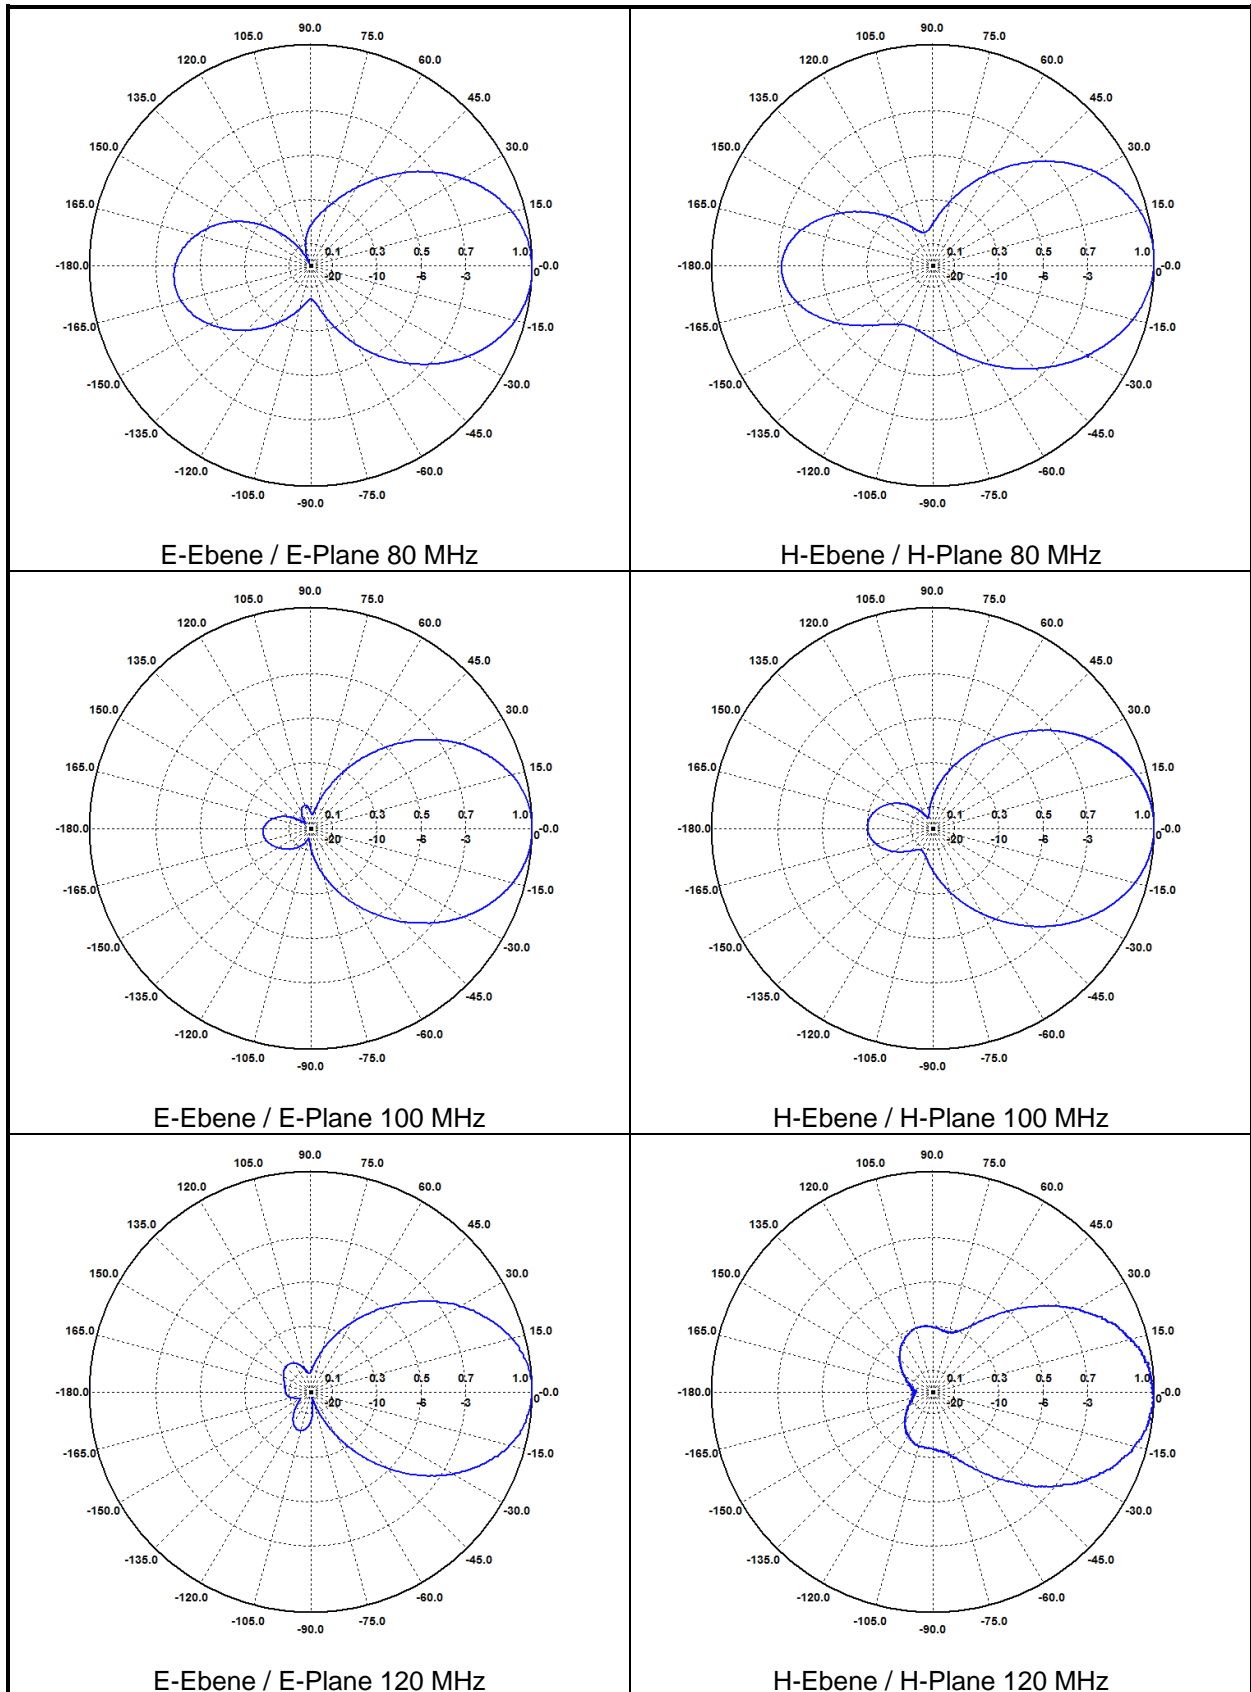

Gestockte Log.-Per.-Breitband-Antenne 80 - 4000 MHz
Stacked Log. - Per. Broadband Test Antenna 80 - 4000 MHz

Frequency [MHz]	Half-Power Beamwidth E-Plane [°]	Half-Power Beamwidth H-Plane [°]
80	75.4	81.6
100	71.7	76.6
120	67.3	69.7
140	66.7	79.1
160	64.2	69.6
180	63.4	72.9
200	62.3	69.6
400	53.0	66.7
600	49.4	51.0
800	41.6	45.2
1000	47.1	52.8
1200	43.0	41.9
1400	40.1	52.9
1600	37.9	45.1
1800	38.7	44.5
2000	44.7	38.9
2400	42.5	38.2
2800	40.1	33.5
3000	36.3	31.7
3400	36.9	29.0
3800	30.3	26.5

3 dB Öffnungswinkel [°]