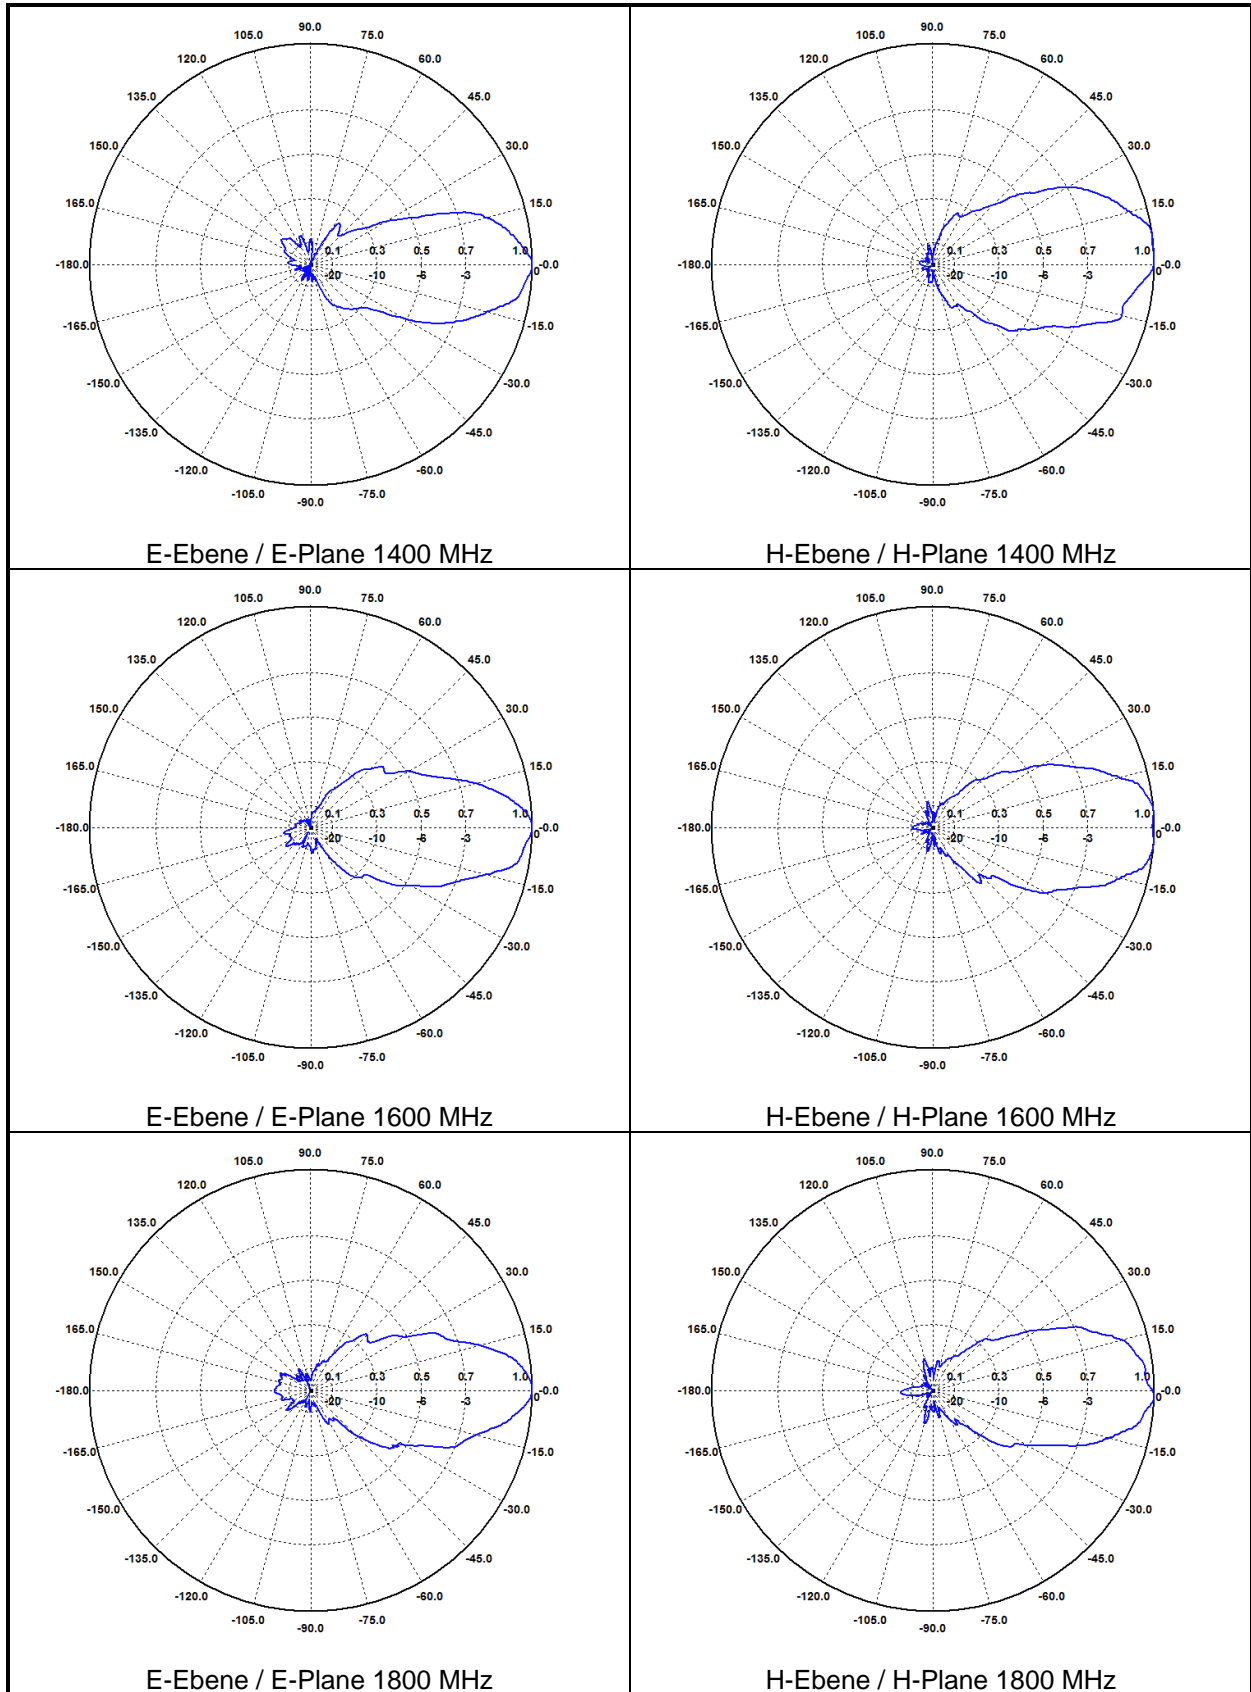

Gestockte Log.-Per.-Breitband-Antenne 80 - 4000 MHz
Stacked Log. - Per. Broadband Test Antenna 80 - 4000 MHz

Frequency [MHz]	Half-Power Beamwidth E-Plane [°]	Half-Power Beamwidth H-Plane [°]
80	75.4	81.6
100	71.7	76.6
120	67.3	69.7
140	66.7	79.1
160	64.2	69.6
180	63.4	72.9
200	62.3	69.6
400	53.0	66.7
600	49.4	51.0
800	41.6	45.2
1000	47.1	52.8
1200	43.0	41.9
1400	40.1	52.9
1600	37.9	45.1
1800	38.7	44.5
2000	44.7	38.9
2400	42.5	38.2
2800	40.1	33.5
3000	36.3	31.7
3400	36.9	29.0
3800	30.3	26.5

3 dB Öffnungswinkel [°]