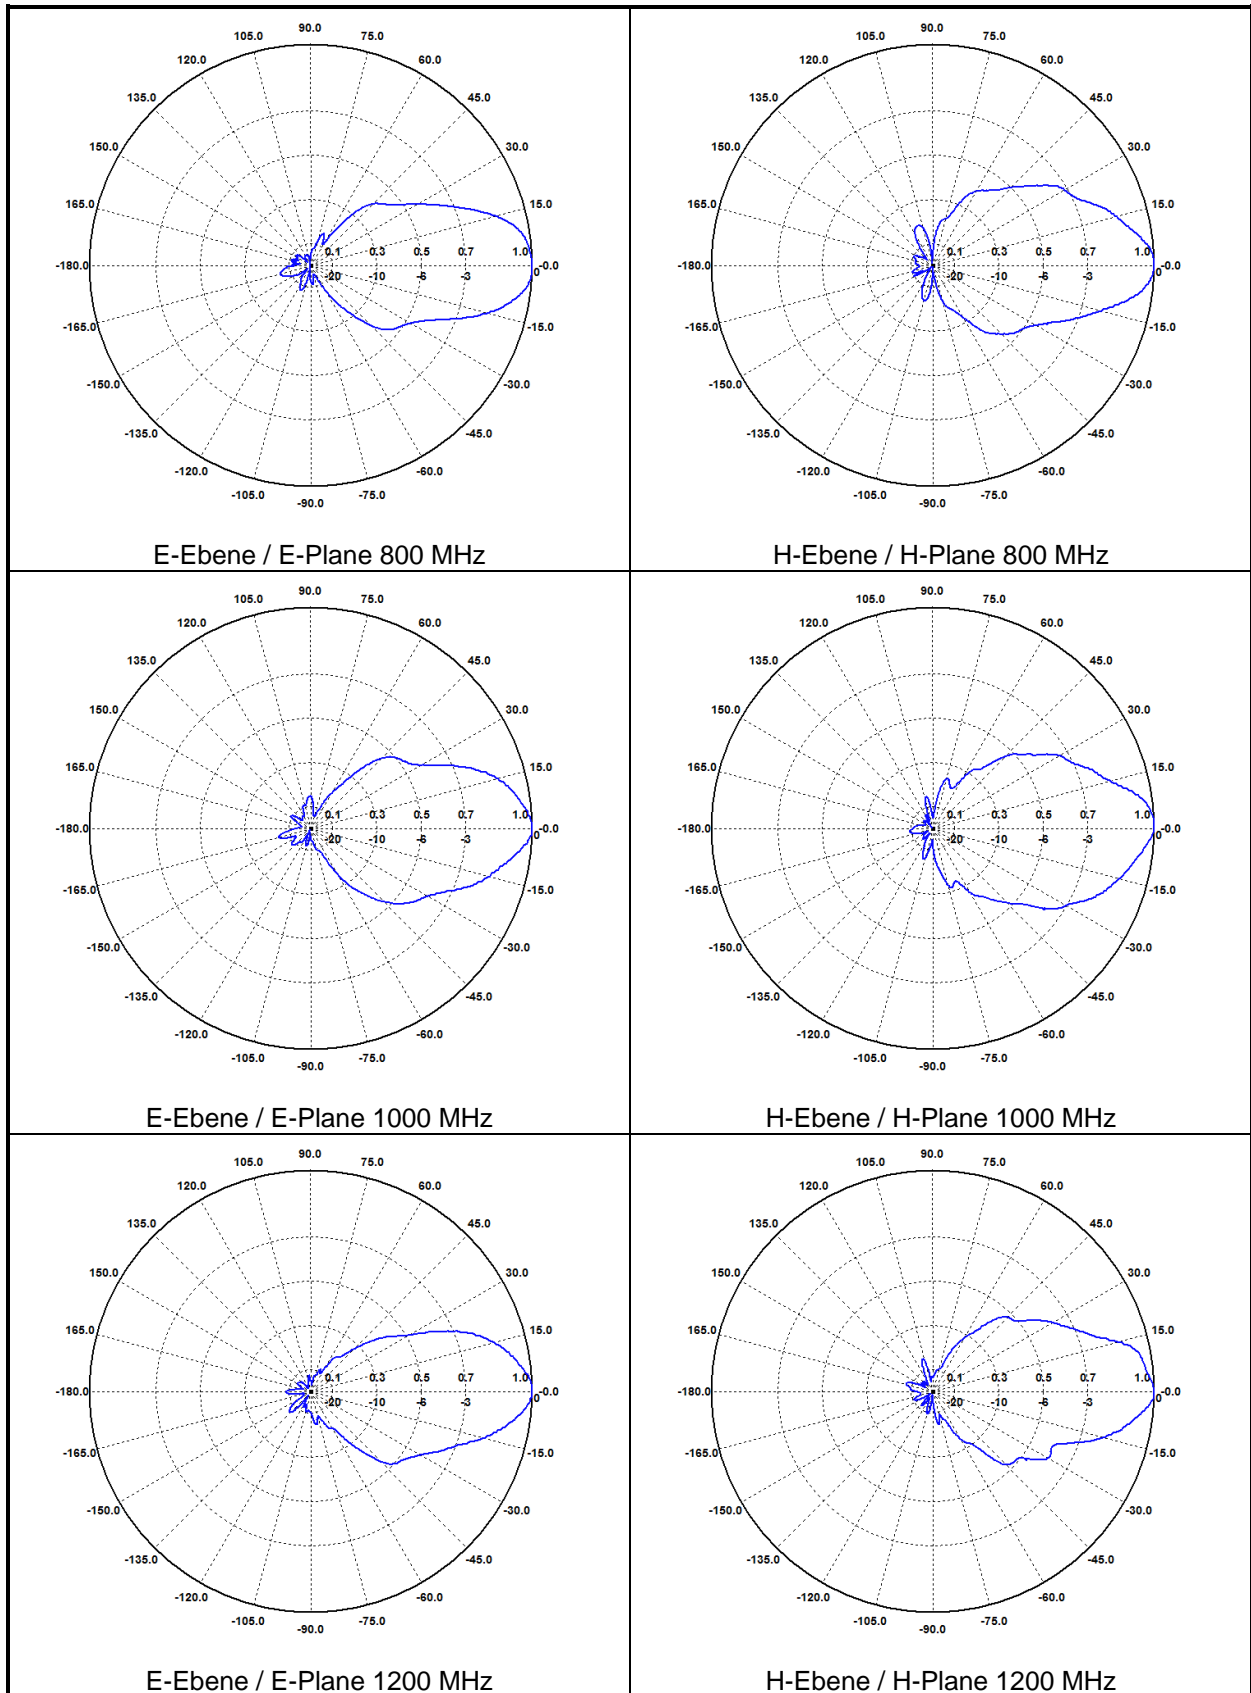

Gestockte Log.-Per.-Breitband-Antenne 80 - 4000 MHz
Stacked Log. - Per. Broadband Test Antenna 80 - 4000 MHz

Frequency [MHz]	Half-Power Beamwidth E-Plane [°]	Half-Power Beamwidth H-Plane [°]
80	75.4	81.6
100	71.7	76.6
120	67.3	69.7
140	66.7	79.1
160	64.2	69.6
180	63.4	72.9
200	62.3	69.6
400	53.0	66.7
600	49.4	51.0
800	41.6	45.2
1000	47.1	52.8
1200	43.0	41.9
1400	40.1	52.9
1600	37.9	45.1
1800	38.7	44.5
2000	44.7	38.9
2400	42.5	38.2
2800	40.1	33.5
3000	36.3	31.7
3400	36.9	29.0
3800	30.3	26.5

3 dB Öffnungswinkel [°]