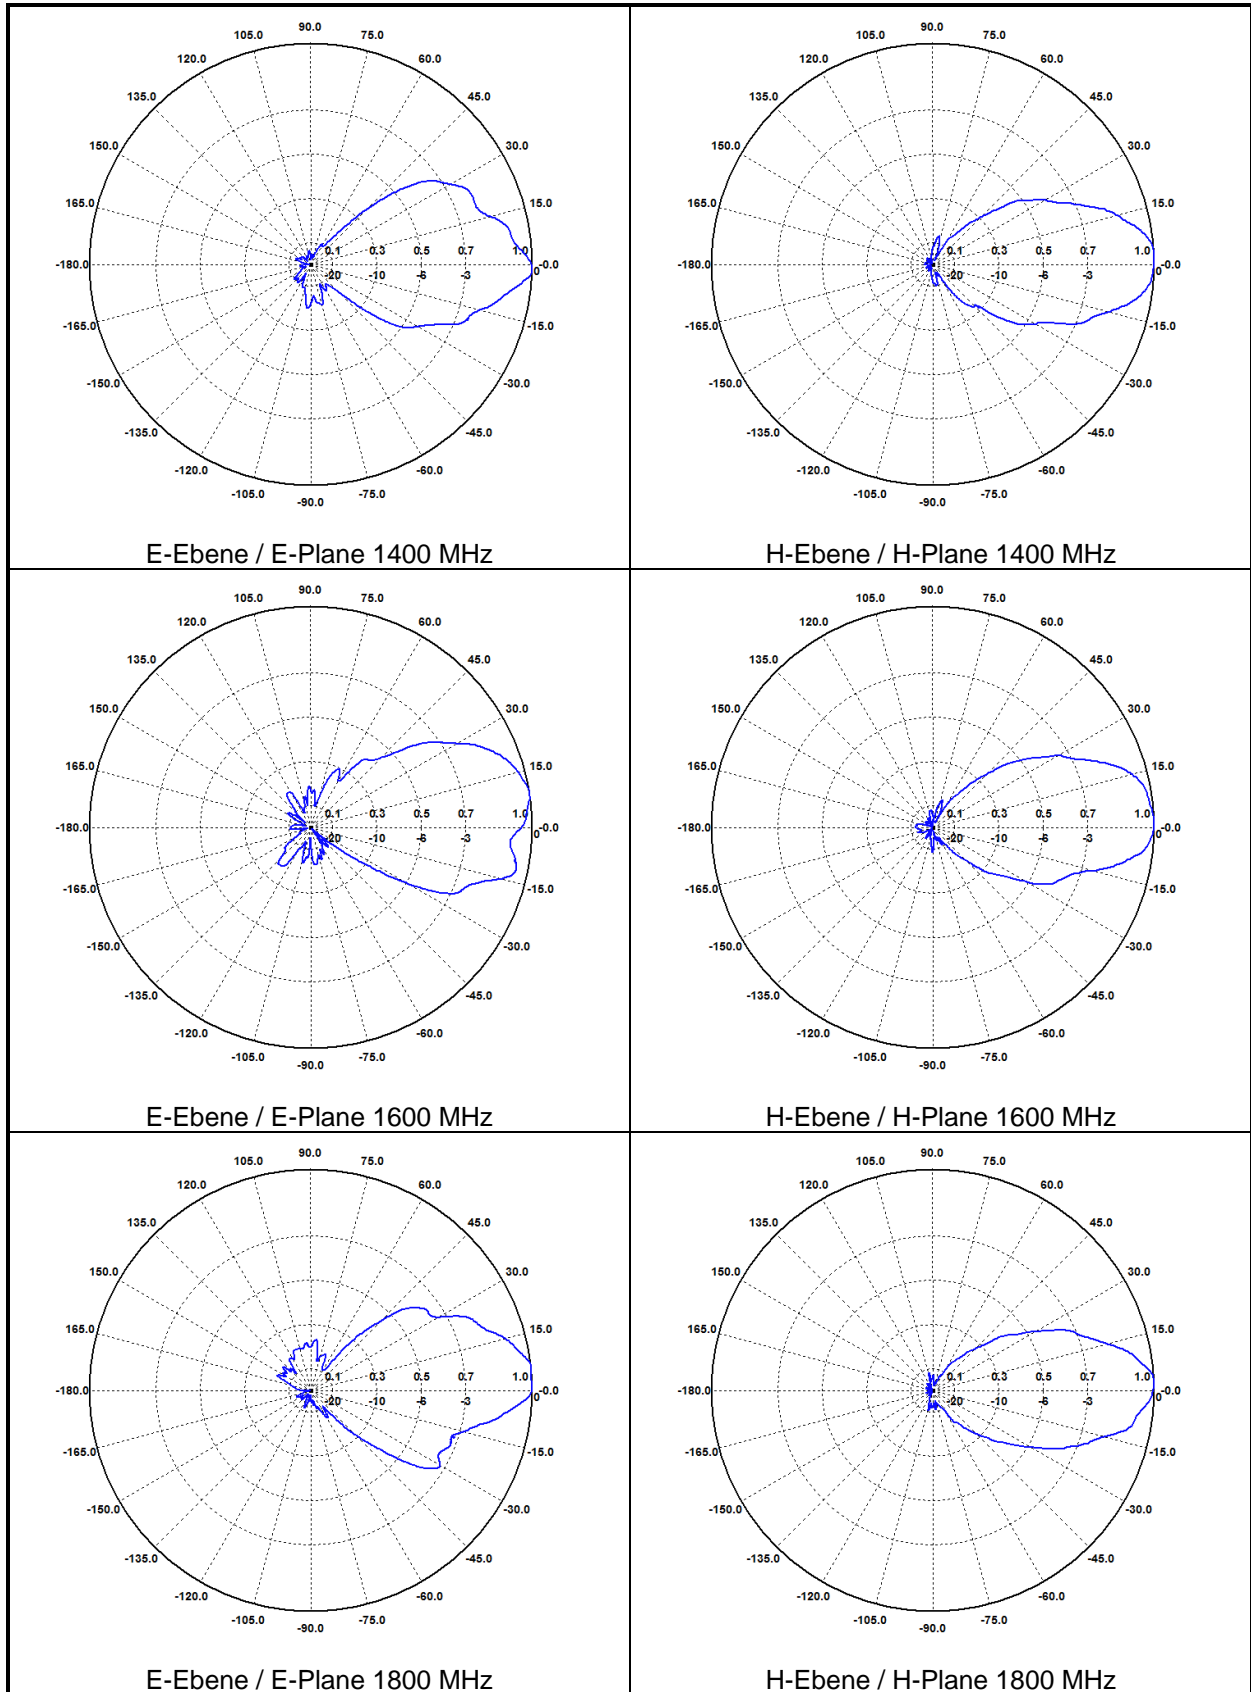

Gestockte Log.-Per.-Breitband-Antenne Stacked Log. - Per. Broadband Test Antenna

Frequency [MHz]	Half-Power Beamwidth E-Plane [°]	Half-Power Beamwidth H-Plane [°]
80	86.9	107.2
100	78.5	90.6
120	70.9	74.1
140	62.4	72.8
160	61.1	73.0
180	61.3	71.2
200	57.9	67.0
400	53.6	62.5
600	53.4	50.0
800	55.4	54.3
1000	49.9	52.2
1200	53.5	52.8
1400	53.6	44.3
1600	57.7	42.5
1800	46.3	40.9