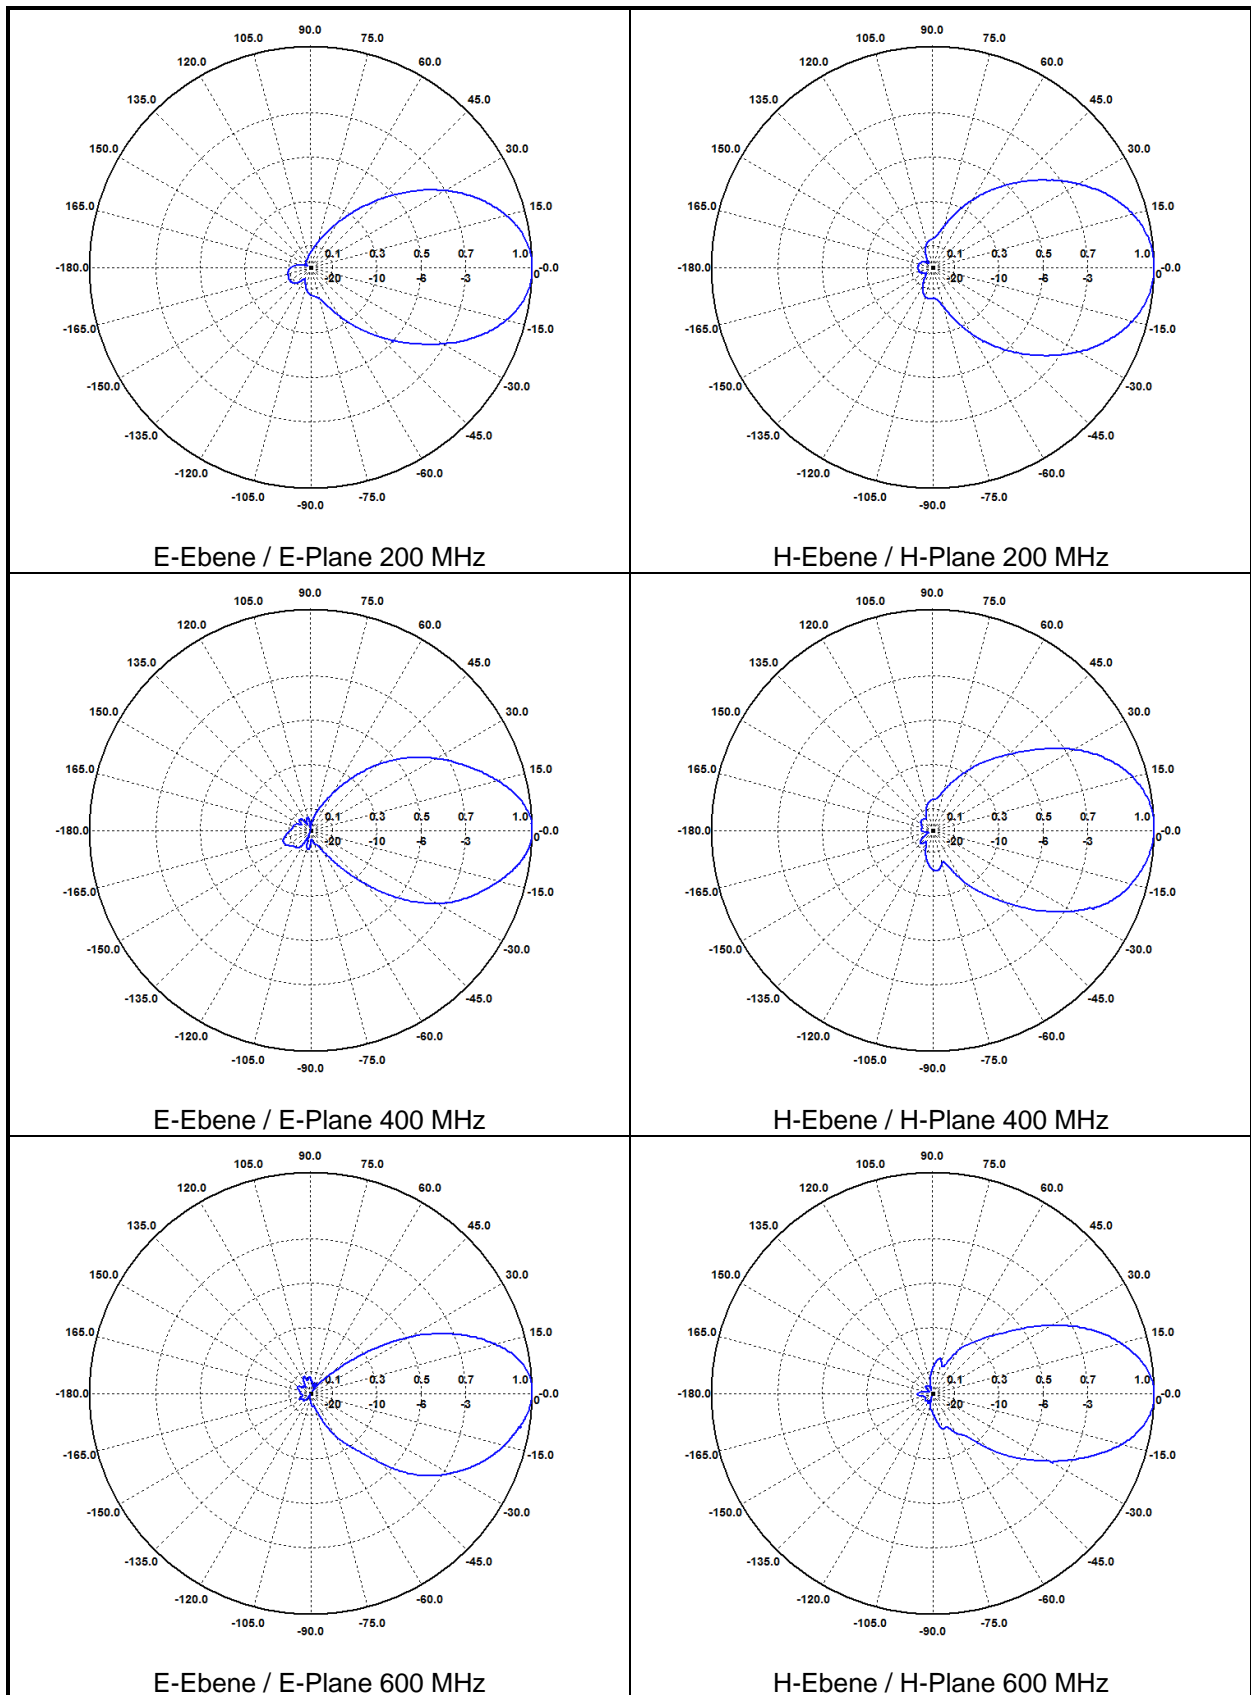

Gestockte Log.-Per.-Breitband-Antenne Stacked Log. - Per. Broadband Test Antenna

Frequency [MHz]	Half-Power Beamwidth E-Plane [°]	Half-Power Beamwidth H-Plane [°]
80	86.9	107.2
100	78.5	90.6
120	70.9	74.1
140	62.4	72.8
160	61.1	73.0
180	61.3	71.2
200	57.9	67.0
400	53.6	62.5
600	53.4	50.0
800	55.4	54.3
1000	49.9	52.2
1200	53.5	52.8
1400	53.6	44.3
1600	57.7	42.5
1800	46.3	40.9