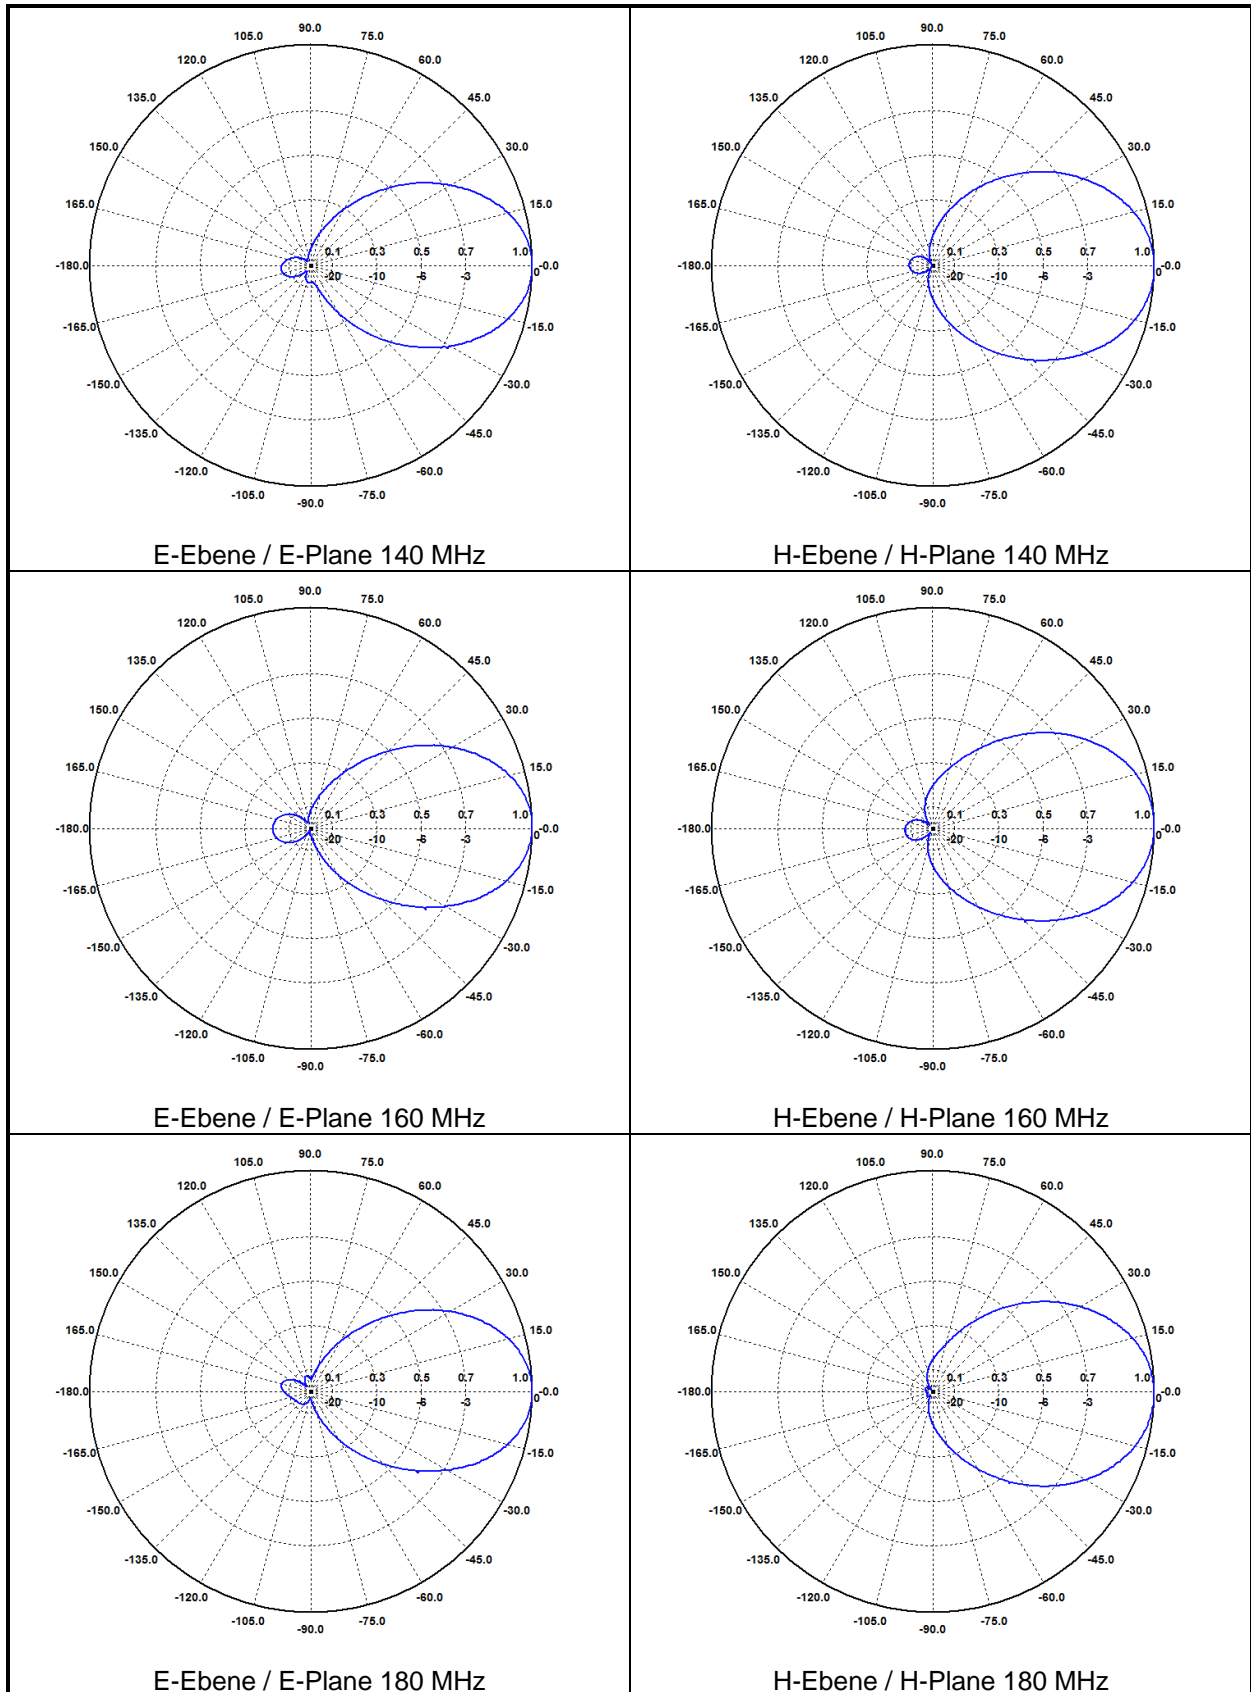

Gestockte Log.-Per.-Breitband-Antenne Stacked Log. - Per. Broadband Test Antenna

Frequency [MHz]	Half-Power Beamwidth E-Plane [°]	Half-Power Beamwidth H-Plane [°]
80	86.9	107.2
100	78.5	90.6
120	70.9	74.1
140	62.4	72.8
160	61.1	73.0
180	61.3	71.2
200	57.9	67.0
400	53.6	62.5
600	53.4	50.0
800	55.4	54.3
1000	49.9	52.2
1200	53.5	52.8
1400	53.6	44.3
1600	57.7	42.5
1800	46.3	40.9