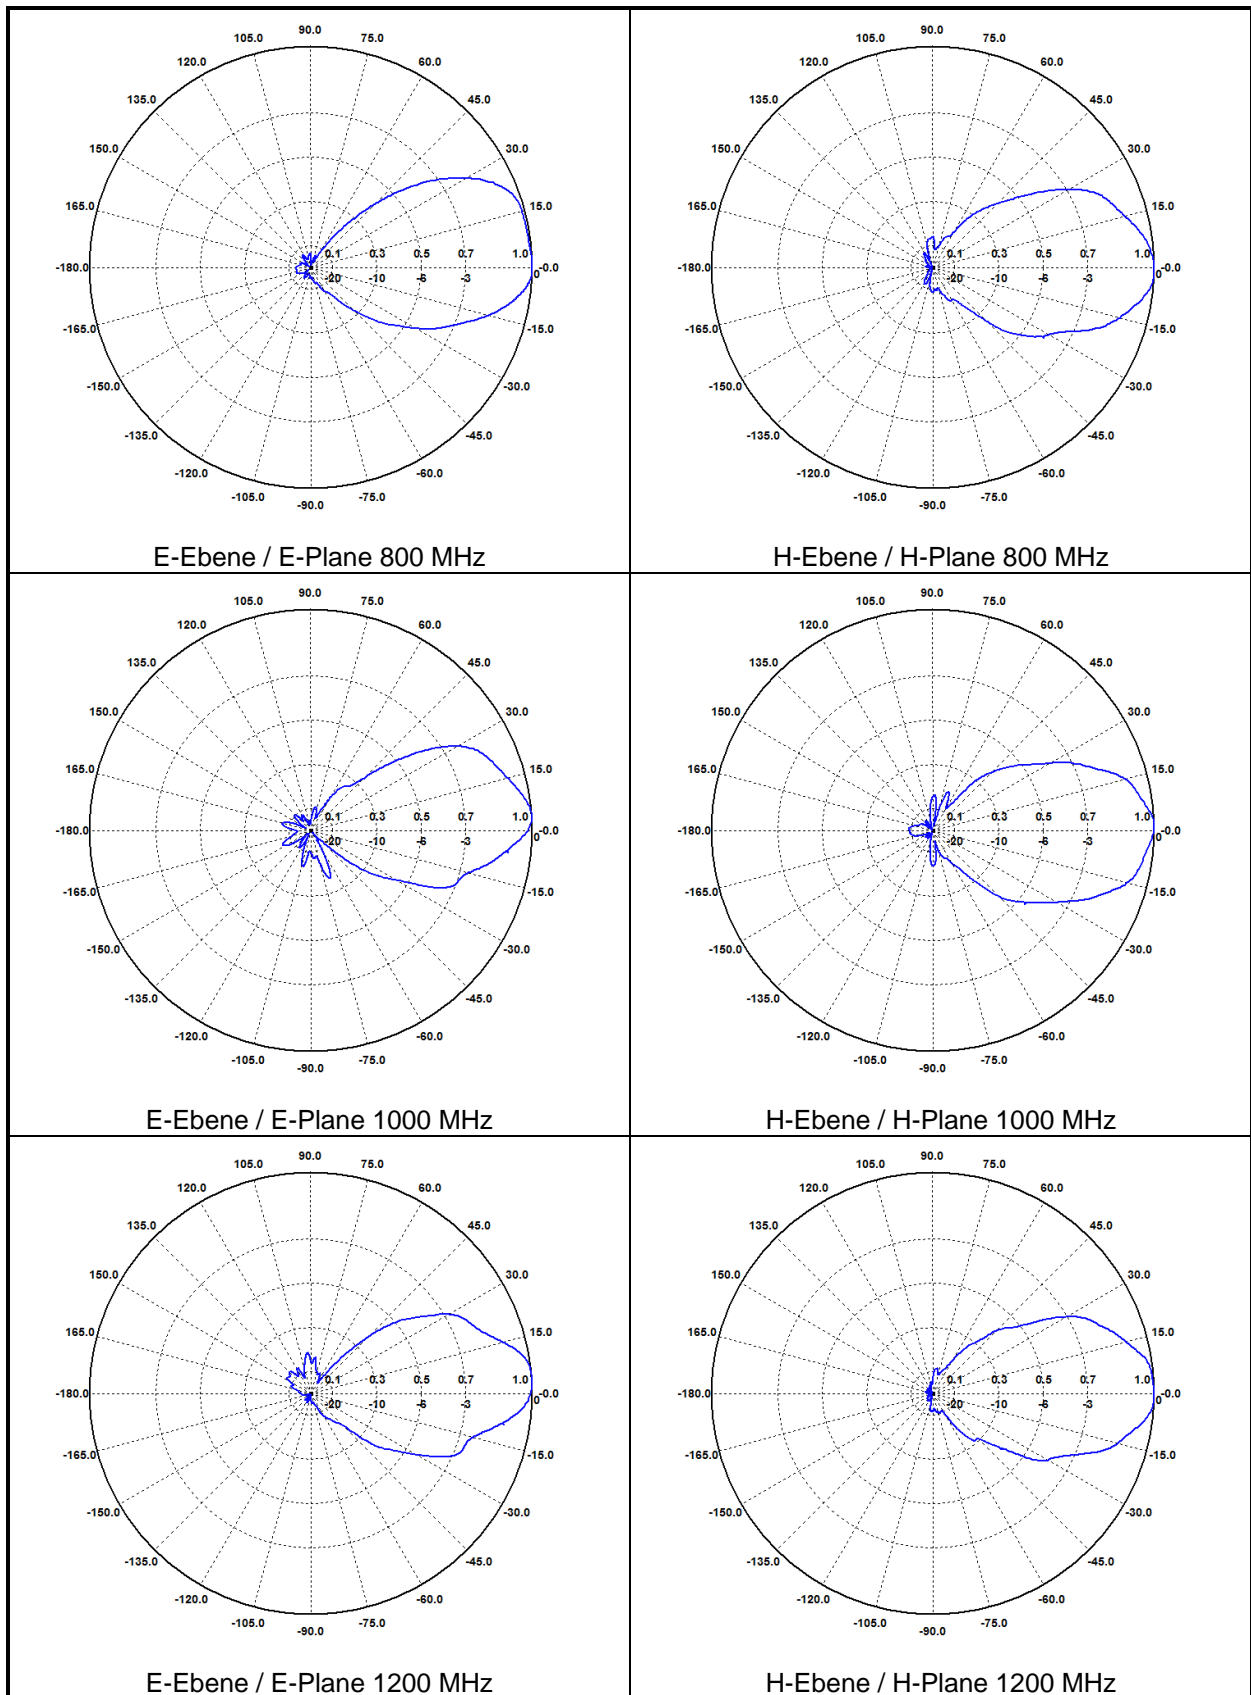

Gestockte Log.-Per.-Breitband-Antenne Stacked Log. - Per. Broadband Test Antenna

Frequency [MHz]	Half-Power Beamwidth E-Plane [°]	Half-Power Beamwidth H-Plane [°]
80	86.9	107.2
100	78.5	90.6
120	70.9	74.1
140	62.4	72.8
160	61.1	73.0
180	61.3	71.2
200	57.9	67.0
400	53.6	62.5
600	53.4	50.0
800	55.4	54.3
1000	49.9	52.2
1200	53.5	52.8
1400	53.6	44.3
1600	57.7	42.5
1800	46.3	40.9