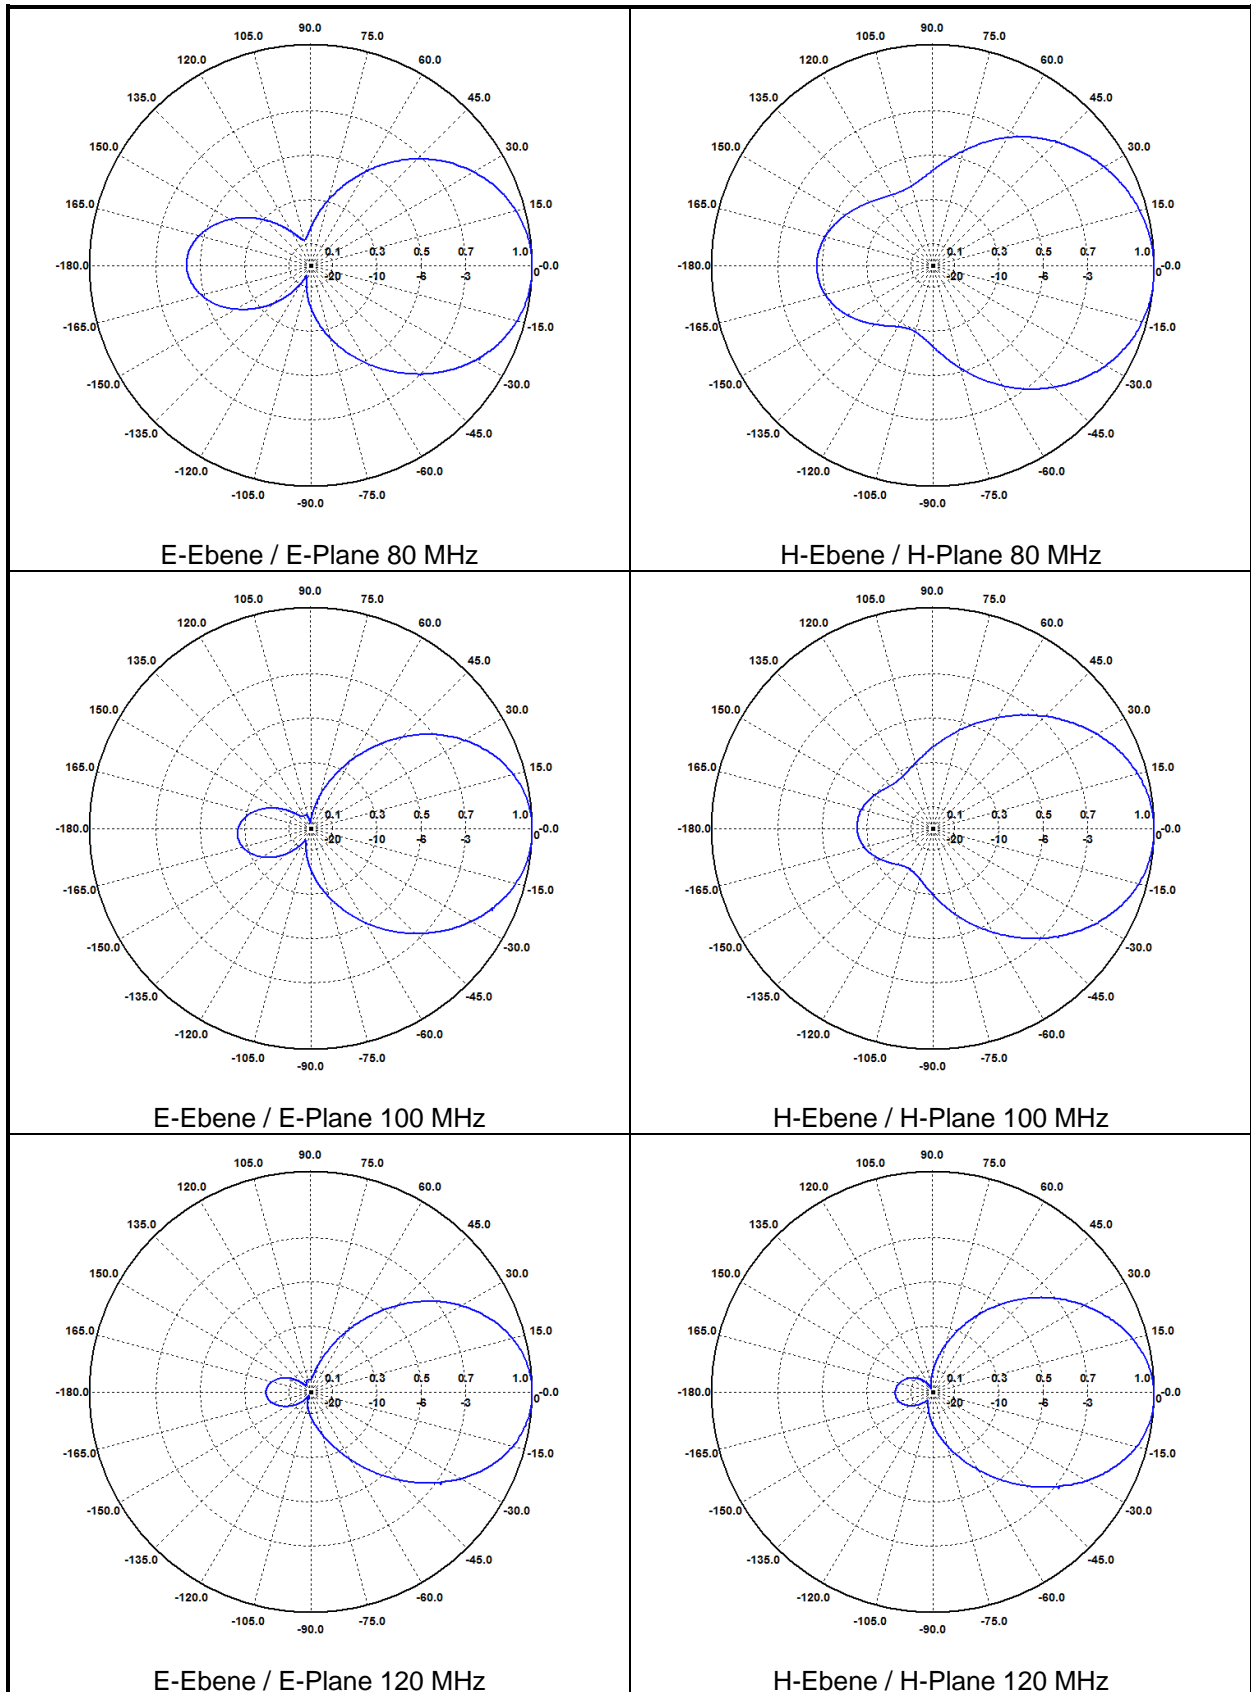

Gestockte Log.-Per.-Breitband-Antenne Stacked Log. - Per. Broadband Test Antenna

Frequency [MHz]	Half-Power Beamwidth E-Plane [°]	Half-Power Beamwidth H-Plane [°]
80	86.9	107.2
100	78.5	90.6
120	70.9	74.1
140	62.4	72.8
160	61.1	73.0
180	61.3	71.2
200	57.9	67.0
400	53.6	62.5
600	53.4	50.0
800	55.4	54.3
1000	49.9	52.2
1200	53.5	52.8
1400	53.6	44.3
1600	57.7	42.5
1800	46.3	40.9