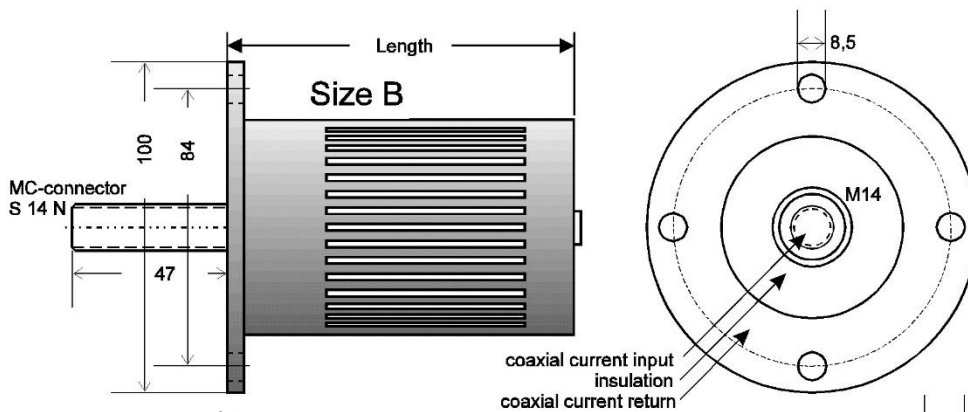

ISM

Sales Partner:

ABSOLUTE EMC LLC.
Covering sales in North America
United States, Mexico, & Canada

absolute-emc.com
Phone: 703-774-7505
info@absolute-emc.com

05/17
Page 1 of 2
www.hilo-test.de