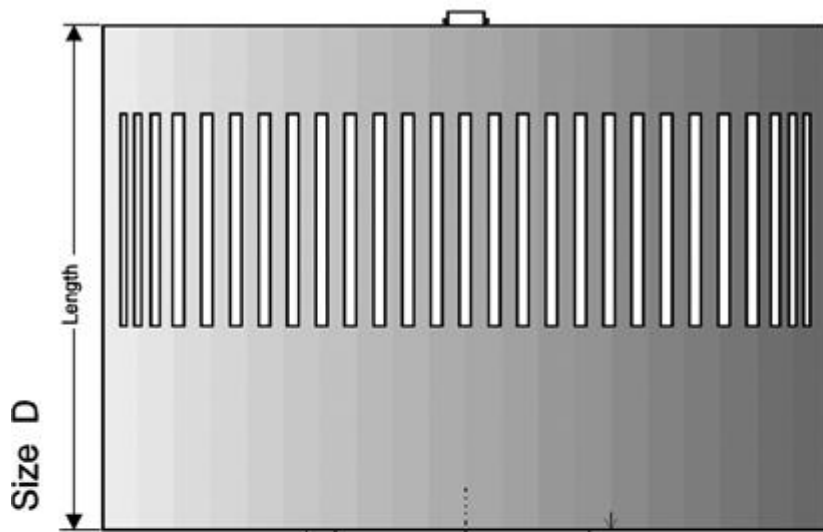

ISM

Sales Partner:

ABSOLUTE EMC LLC.
Covering sales in North America
United States, Mexico, & Canada

absolute-emc.com
Phone:703-774-7505
info@absolute-emc.com

05/17
Page 1 of 2
www.hilo-test.de