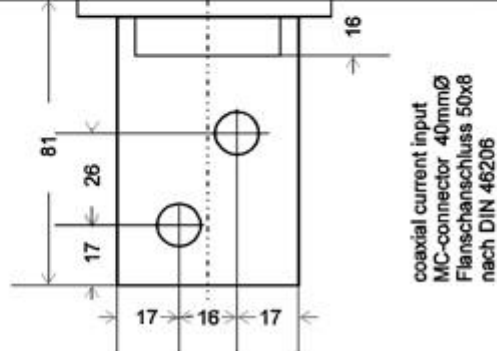

ISM

Sales Partner:

ABSOLUTE EMC LLC.
Covering sales in North America
United States, Mexico, & Canada

absolute-emc.com
Phone:703-774-7505
info@absolute-emc.com

05/17
Page 1 of 2
www.hilo-test.de