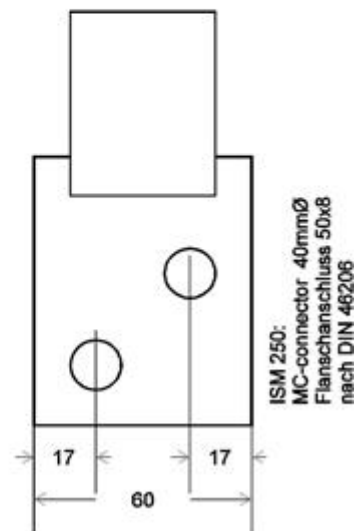

ISM

Sales Partner:

ABSOLUTE EMC LLC.
Covering sales in North America
United States, Mexico, & Canada

absolute-emc.com
Phone: 703-774-7505
info@absolute-emc.com

05/17
Page 1 of 2
www.hilo-test.de

ISM

Sales Partner: