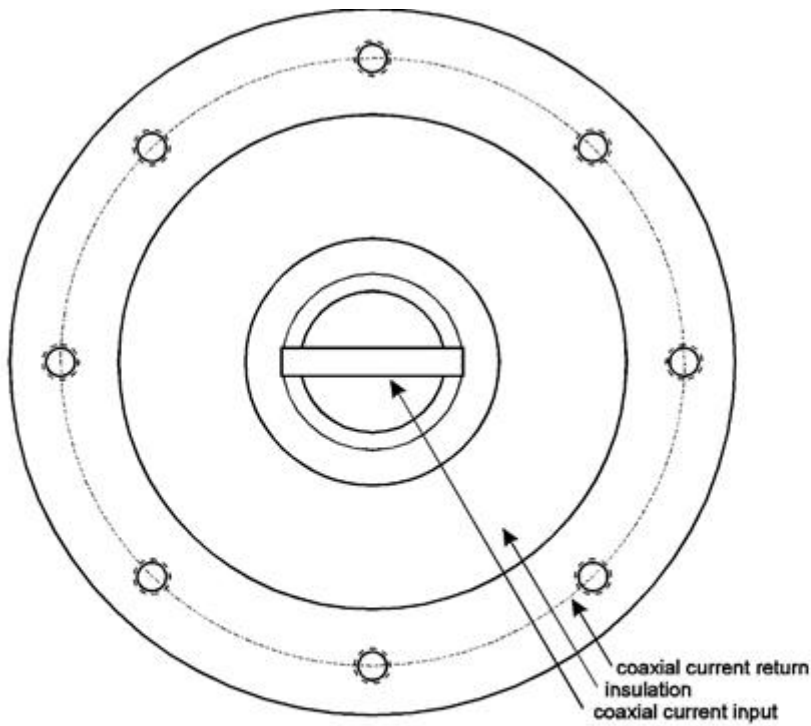

ISM

Sales Partner:

ABSOLUTE EMC LLC.
Covering sales in North America
United States, Mexico, & Canada

absolute-emc.com
Phone: 703-774-7505
info@absolute-emc.com

05/17
Page 1 of 2
www.hilo-test.de

ISM

Sales Partner: